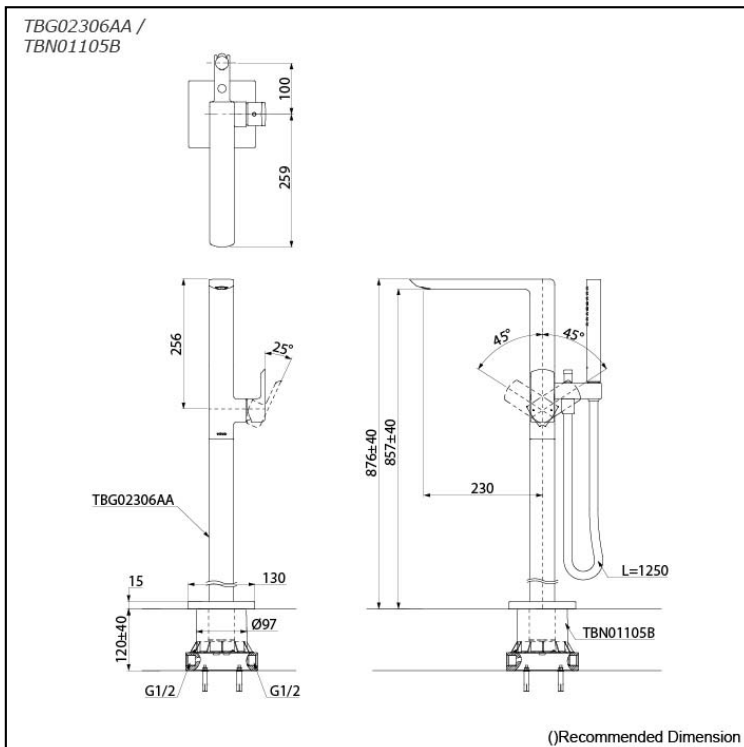

GR Series
Floor-standing Bath & Shower Set

Features

- Make a regal statement in your space. This premium faucet series, blending sharp edges and gentle curves, offers striking sculptural beauty. Its strong lines, designed to create stability and make a statement, exude a regal presence.
- Elevate your shower with COMFORT WAVE technology: enjoy larger droplets in a hand shower design, blending stimulation, relaxation, and water-saving benefits.
- Long-lasting Comfort: COMFORT GLIDE for Smooth Operation with TOTO's Original Cartridge.

Specifications

Material: Brass (Faucet)
Plastic (Hand Shower)

Parts description

- **TBG02306AA**
Floor-standing Bath & Shower Set
- **TBN01105B**
Floor-standing Bathtub Filler Base

Flow Rate

Flow Rate