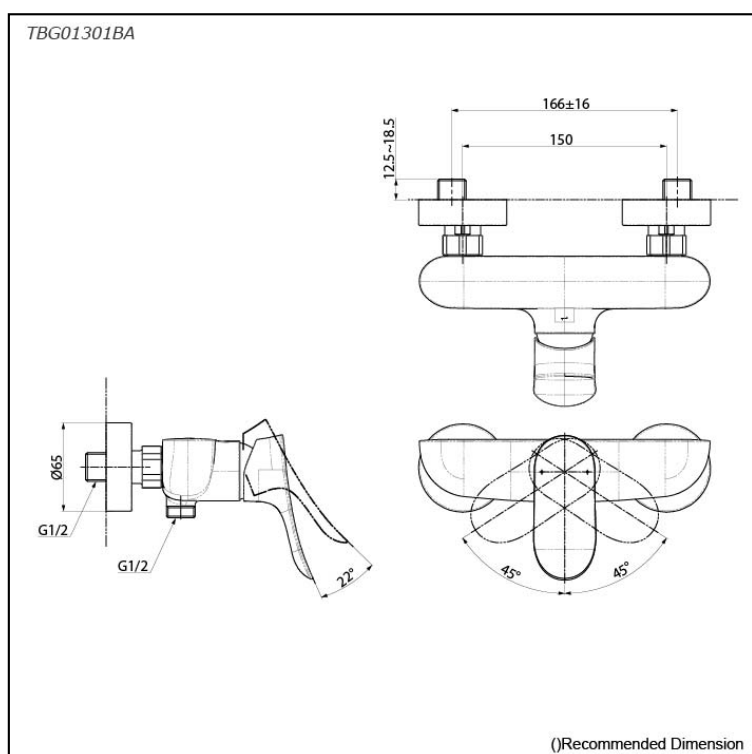

GO Series
Exposed Single Lever
Shower Mixer

Features

- Infuse your space with a soft, natural ambiance. This faucet series, featuring sunlight-inspired curves, brings sculptural elegance. The round faucet body, blended with nature-like curves, enhances form and function.
- Long-lasting Comfort: COMFORT GLIDE for Smooth Operation with TOTO's Original Cartridge.

Specifications

Material: Brass
Water Pressure: 0.05MPa~1.0MPa

Parts description

- **TBG01301BA**
Exposed Single Lever Shower Mixer

Flow Rate