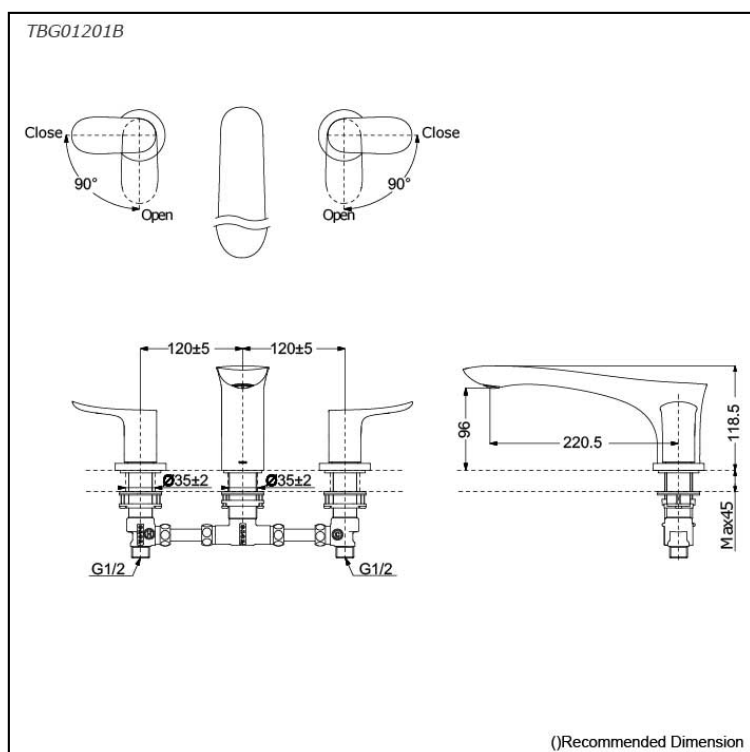

GO Series
Bath Filler without Shower
(3-Holes)

Features

- Infuse your space with a soft, natural ambiance. This faucet series, featuring sunlight-inspired curves, brings sculptural elegance. The round faucet body, blended with nature-like curves, enhances form and function.

Specifications

Water Pressure: 0.07MPa~1.0MPa

Parts description

- **TBG01201B**
Bath Filler without Shower (3-Holes)

Flow Rate

TBG01201B