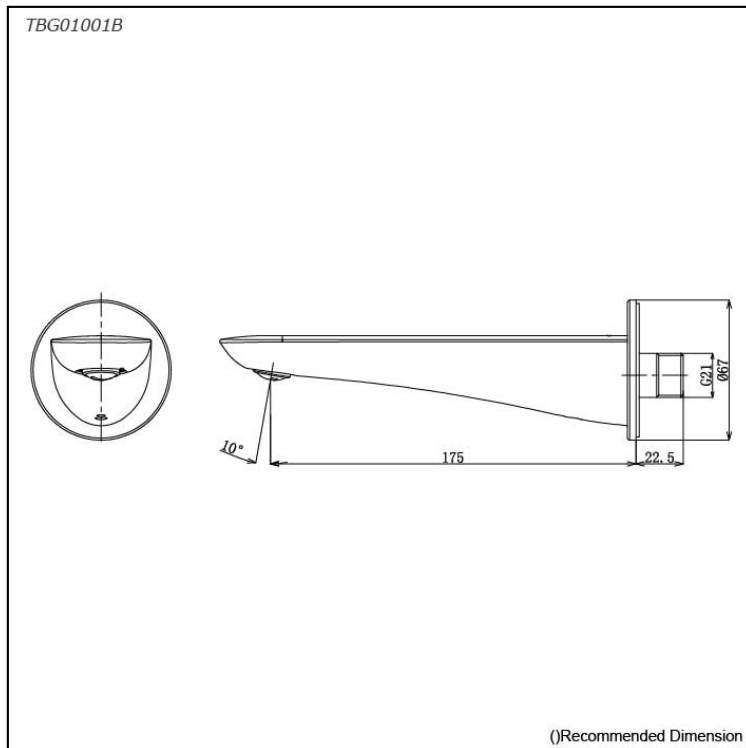

LB Series
Bath Spout

Features

- Embrace the elegance of minimalist design, where geometric shapes intertwine with organic curves, creating a harmonious fusion that captivates the eye.
- High corrosion resistance plating.
- TOTO original cartridge for smooth control

Specifications

Finish: Chrome

Material: Brass

Parts description

- **TBG01001B**
Bath Spout

Flow Rate

TBG01001B