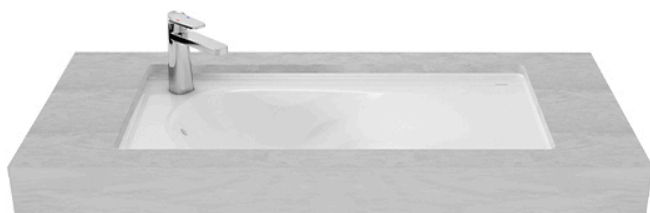

Alisei
Under Counter Lavatory

Features

- Experience a harmonious blend of style and functionality. This under counter option offers a sleek, modern look while maximizing counter space, making it an excellent choice for any bathroom.

Specifications

Size:	850W x 470D x 175H mm (Basin)
Size:	800W x 420D mm (Inner Lavatory)
Material:	Ceramic

Parts description

Faucet not included

- **LW278JL**
Under Counter Lavatory
- **TSP0225W**
Brackets & Screws

Colors

White