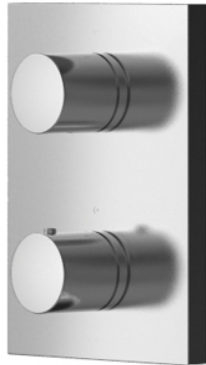

CI CONTEMPORARY
Thermostat Bath or Shower Mixer
(w/ Stop Valve)

Features

- The Contemporary collections encapsulate beauty and versatility in one harmonious form. They are perfectly suitable for private homes, as well as commercial spaces.

Specifications

Finish: Nickel Chrome
Dimension: 150W x 200H mm

Parts description

- DP420/DV420**
Thermostat Bath or Shower Mixer
(w/ Stop Valve)