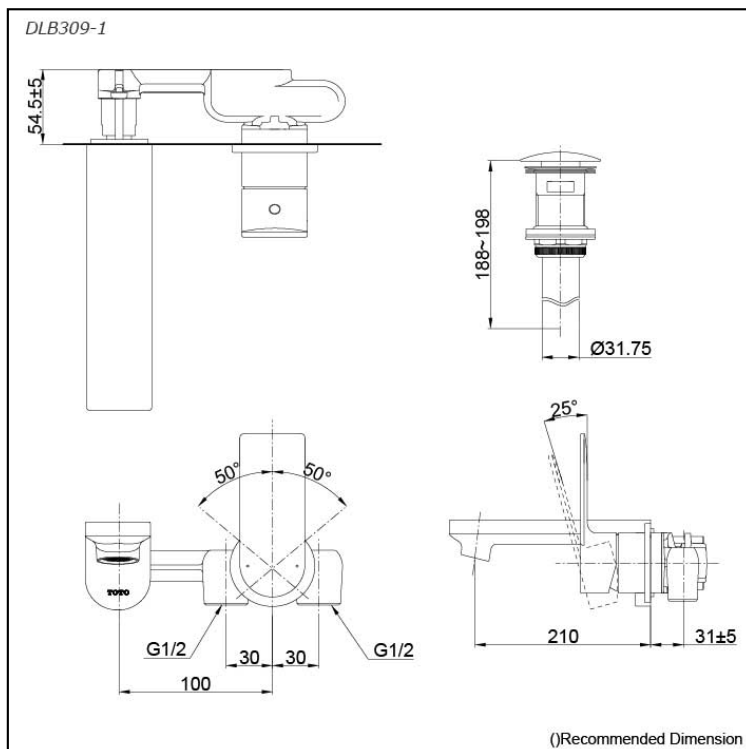

*CI CONTEMPORARY
Wall Mounted Lavatory Faucet
(w/ Pop-Up Waste)*

Features

- The Contemporary collections encapsulate beauty and versatility in one harmonious form. They are perfectly suitable for private homes, as well as commercial spaces.
- TOTO's ECOCAP Technology: More Jet, Less Water.

Specifications

Finish: Chrome
Material: Brass
Water Pressure: 0.05MPa~0.75MPa

Parts description

- **DLB309-1**
Wall Mounted Lavatory Faucet
(w/ Pop-Up Waste)

Flow Rate

DLB309-1