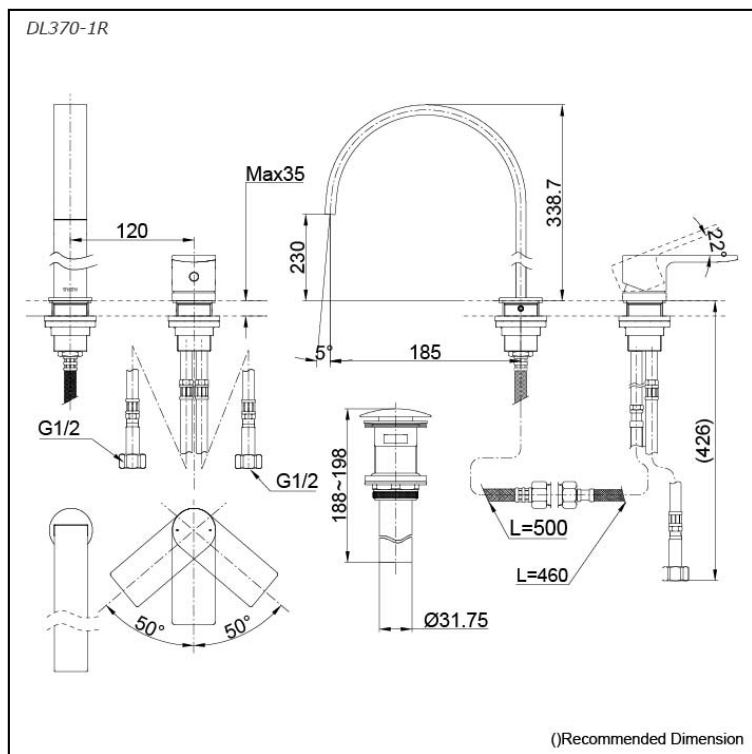

### Specifications

Finish: Chrome  
 Material: Brass  
 Water Pressure: 0.05MPa~0.75MPa

### Parts description

- DL370-1R**  
2 Holes Lavatory Faucet W/ Pop-up Waste

### Flow Rate