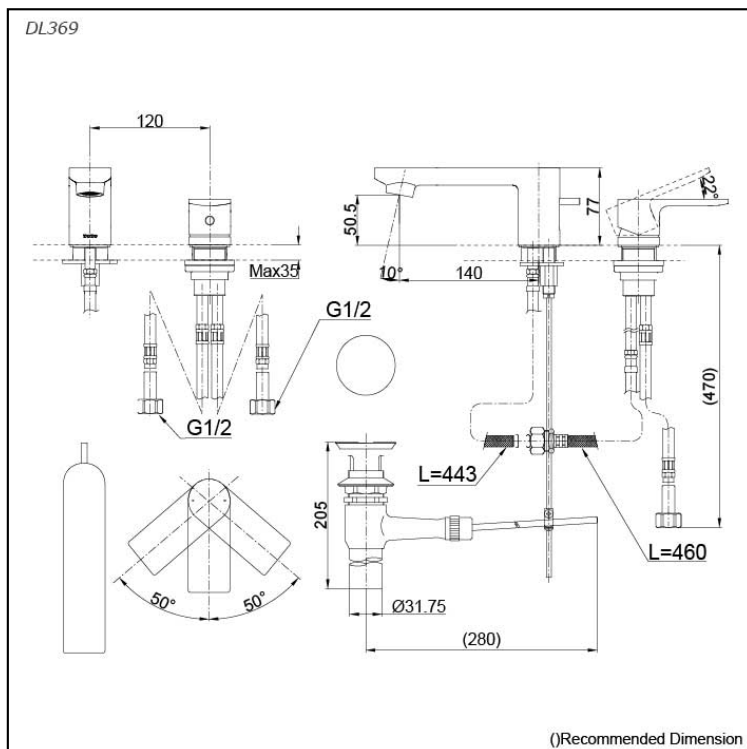

CI CONTEMPORARY
1 Handle Lavatory Faucet (w/ Pop-Up Waste)
(2 Holes)

Features

- The Contemporary collections encapsulate beauty and versatility in one harmonious form. They are perfectly suitable for private homes, as well as commercial spaces.
- TOTO's ECOCAP Technology: More Jet, Less Water.

Specifications

Finish: Chrome
 Material: Brass
 Water Pressure: 0.05MPa~0.75MPa

Parts description

- **DL369**
 1 Handle Lavatory Faucet
 (w/ Pop-Up Waste)

Flow Rate

DL369