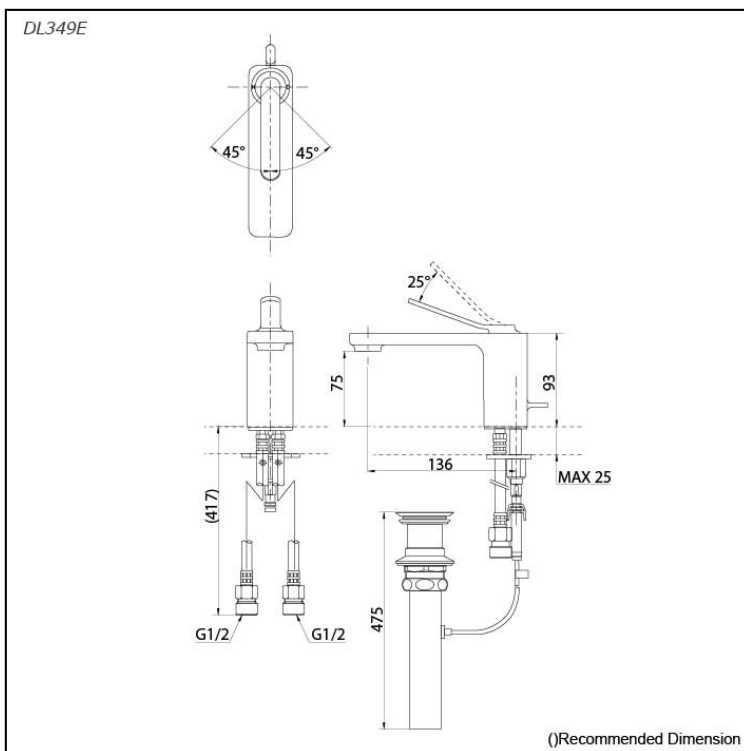

RENESSE
Single Lever Lavatory Faucet
(w/ Pop-up Waste)

Features

- Embrace stylish design with the Renesse Suite, featuring modern elegance that elevates any space.
- Discover our diverse range of accessories designed to enhance your bathroom space. These essential components offer flexibility and style, ensuring seamless integration and functionality for any design.

Specifications

Finish: Nickel Chrome

Water Pressure: 0.05MPa~0.75MPa

Parts description

- **DL349E**
Single Lever Lavatory Faucet
(w/ Pop-up Waste)

Flow Rate

DL349E