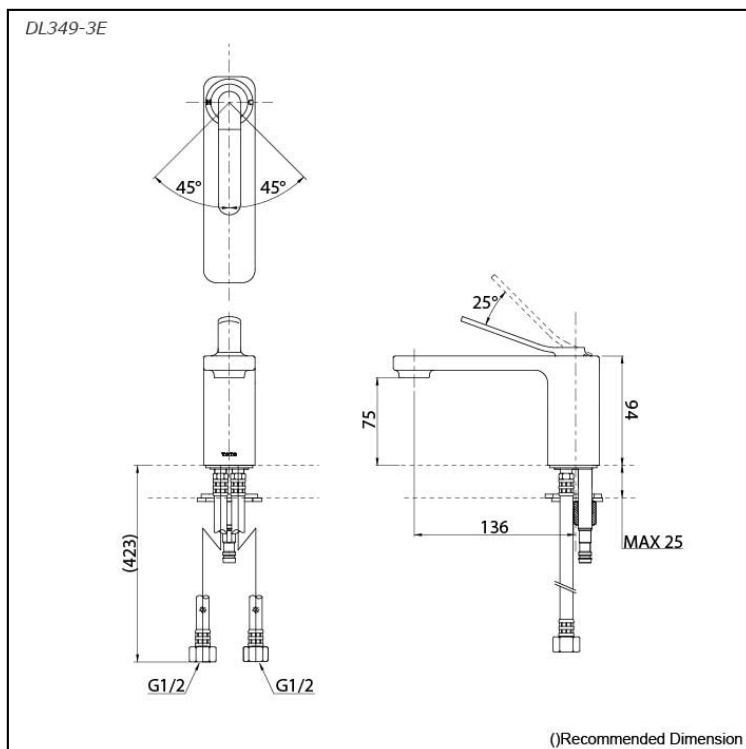

RENESSE
Single Lever Lavatory Faucet
(w/o Pop-up Waste)

Features

- Embrace stylish design with the Renesse Suite, featuring modern elegance that elevates any space.
- Discover our diverse range of accessories designed to enhance your bathroom space. These essential components offer flexibility and style, ensuring seamless integration and functionality for any design.

Specifications

Finish: Nickel Chrome

Water Pressure: 0.05MPa~0.75MPa

Parts description

- **DL349-3E**
Single Lever Lavatory Faucet
(w/o Pop-up Waste)

Flow Rate

DL349-3E