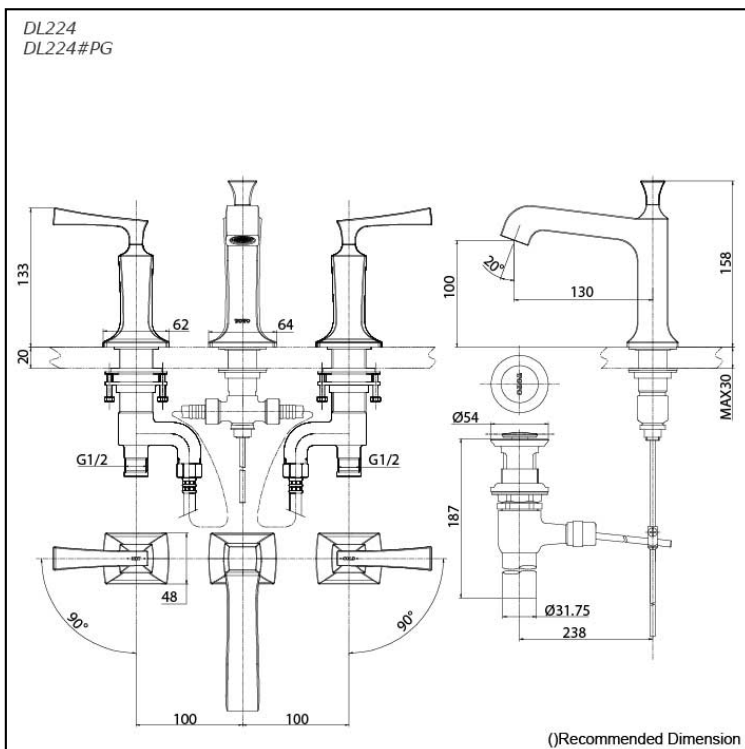

**CLASSIC SERIES**  
2 Handle Lavatory Faucet  
(3-Holes) (w/ Pop-up Waste)

### Specifications

- Finish: - Chrome  
- Gold (#PG)
- Material: Brass
- Water Pressure: 0.05MPa~0.75MPa

### Parts description

- **DL224  
DL224#PG**  
Deck-Mounted Lavatory Faucet  
(w/ Pop-up Waste)

## Flow Rate

DL224  
DL224#PG