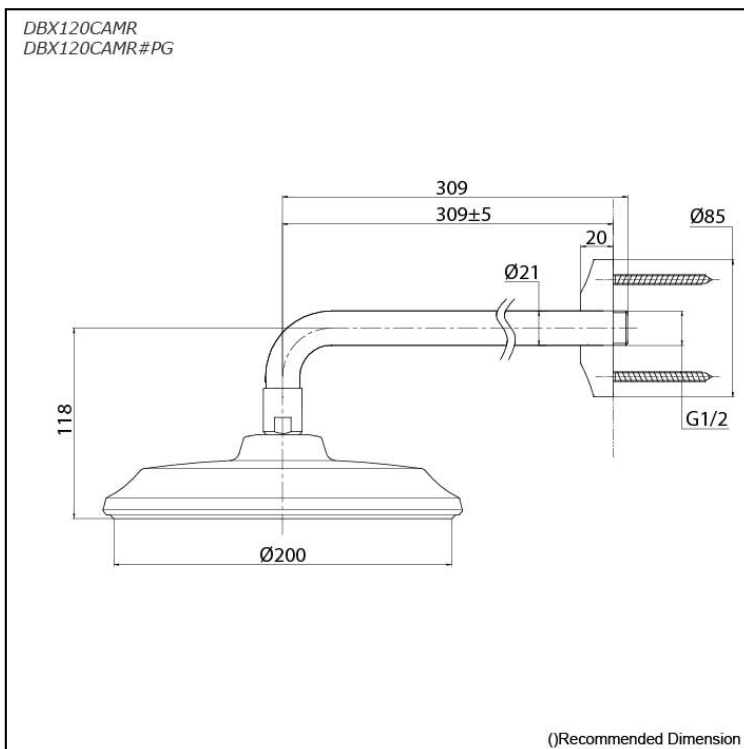

CLASSIC Series
Aerial Fixed Shower Head
(Wall Type)

Features

- The Classic collections are dedicated to the Romantic at heart. They are graceful, sinuous shapes will lend a touch of grandeur to your homes.
- Elevate your shower experience with our fixed shower heads, designed for sleek aesthetics and reliable performance, ensuring a refreshing and enjoyable bathing routine.

Specifications

- Finish: - Chrome
- Gold (#PG)
- Shape: Round
- Size: Diameter 200 mm
- Water Pressure: 0.05MPa~0.75MPa

Parts description

- **DBX120CAMR**
DBX120CAMR#PG
Aerial Fixed Shower Head (Wall Type)

Flow Rate

DBX120CAMR
DBX120CAMR#PG