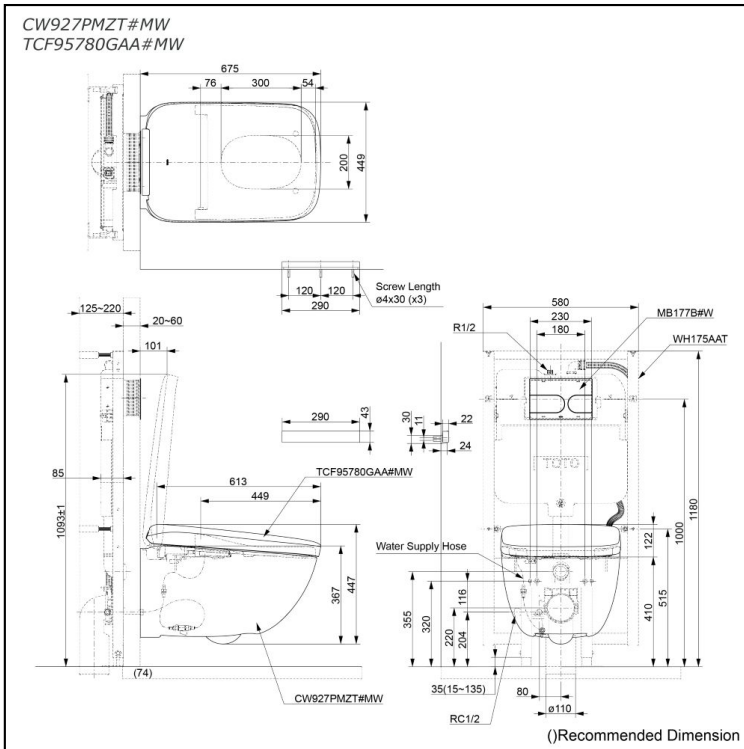

Colors

Matte White (#MW)