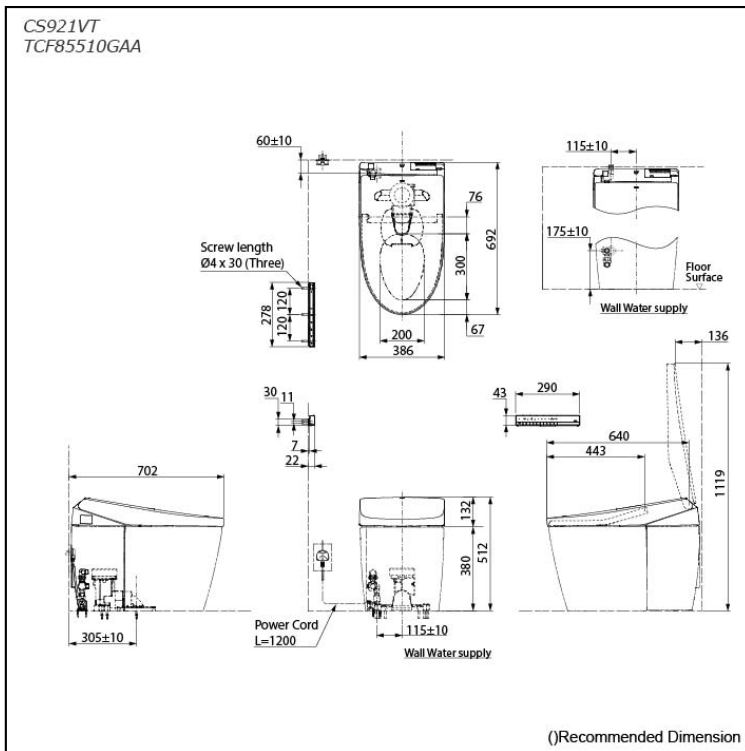

Colors

White (#NW1)