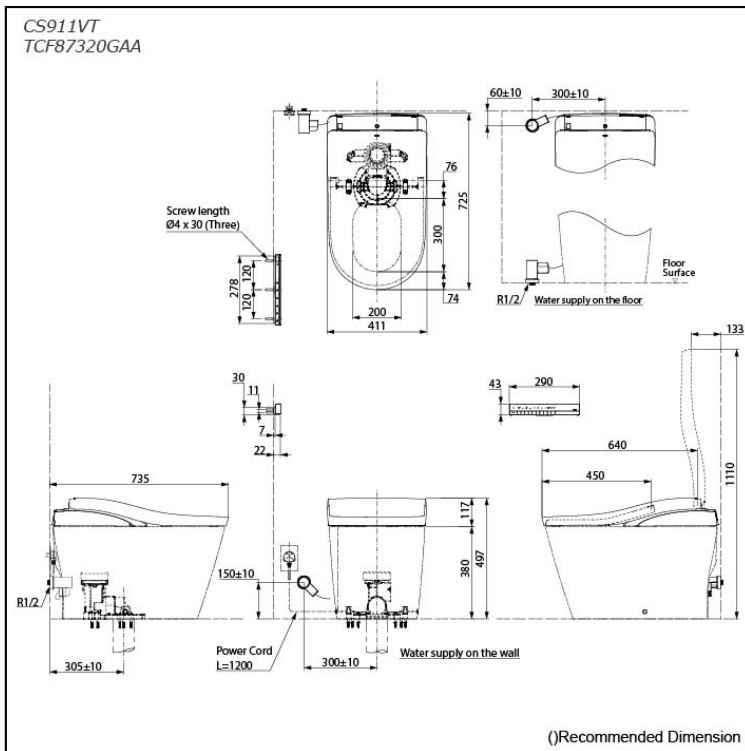

NEOREST LS Luxurious Smart Toilet

Features

- Introducing CEFIONTECT Technology: where super smooth surfaces and ion barrier glazing redefine cleanliness for every bathroom fixture.
- Experience the future of cleanliness with TORNADO FLUSH - Less water, powerful streams, 360-degree clean.
- EWATER+ not only keeps toilet bowl and nozzle clean by preventing bacterial with sanitizing effect but is also sprayed under the seat to prevent other accumulated waste, ensures a long-lasting cleanliness
- Harness the power of PREMIST - a fine mist to repel dirt, ensuring a consistently clean toilet experience.
- Explore the seamless, easy-clean perfection of RIMLESS DESIGN.
- Discover Gentle Cleaning with AIR-IN WONDERWAVE - Eco-Friendly Comfort and Care.
- Experience unparalleled WATER SAVING efficiency paired with powerful flushing action.
- Simplify Your Routine - Effortless Automatic Operation: Seat & Lid opens, closes, and Toilet flushes with sensor ease
- Keep your bathroom fresh with the Auto Powerful DEODORIZER - it activates after every use to ensure a clean, odor-free environment.
- Luxuriate in the comfort of a HEATED SEAT with customizable temperature control
- Gentle Warmth, Perfectly Personalized - Adjustable WARM AIR DRYING
- Hybrid Ecology System: Optimal Water Efficiency with Dynamic Performance.
- Self-cleaning wand for ultimate convenience.

Specifications

Flush system:	TORNADO FLUSH
Water Use:	3.8L / 3.0L
Rough-in:	305 mm
Bowl Shape:	D-Shape
Water Pressure:	0.05MPa~0.75MPa
Power Rating:	220~240V, 50/60Hz, 835~863W
Length of Power Cord:	1.2 m
Material:	Bowl -Vitreous China Seat & Cover -Plastic Remote Controller -Aluminium
Size:	411Wx725Dx497H mm

Parts description

- **CS911VT**
  Water Closet Bowl (S-Trap)
  (Rough-in 305)
- **TCF87320GAA**
  WASHLET unit

Optional Parts

- T53P100VR
  Floor Flange

Colors

- White (#NW1)
- Nickel
- WASHLET Frame Cover
- Remote Controller