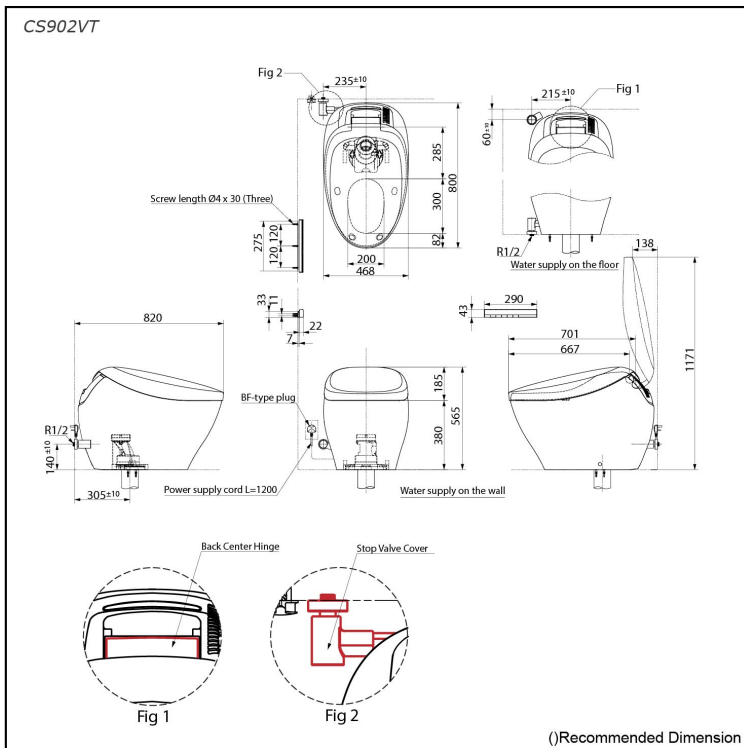

Specifications

Flush system:	TORNADO FLUSH
Water Use:	3.8L / 3.0L
Rough-in:	305 mm
Bowl Shape:	Elongated
Water Pressure:	0.05MPa~0.75MPa
Power Rating:	220~240V, 50/60Hz, 860~870W
Length of Power Cord:	1.2 m
Material:	Bowl -Vitreous China Seat & Cover -Plastic Remote Controller -Aluminium
Size:	468Wx800Dx565H mm

Parts description

- **CS902VT**
Water Closet Bowl (S-Trap)
(Rough-in 305)

Optional Parts

- T53P100VR
Floor Flange

Colors

White (CEFIONTECT)
- Water Closet Bowl

Silver
- Stop Valve Cover
- Back Center Hinge
- Remote Controller