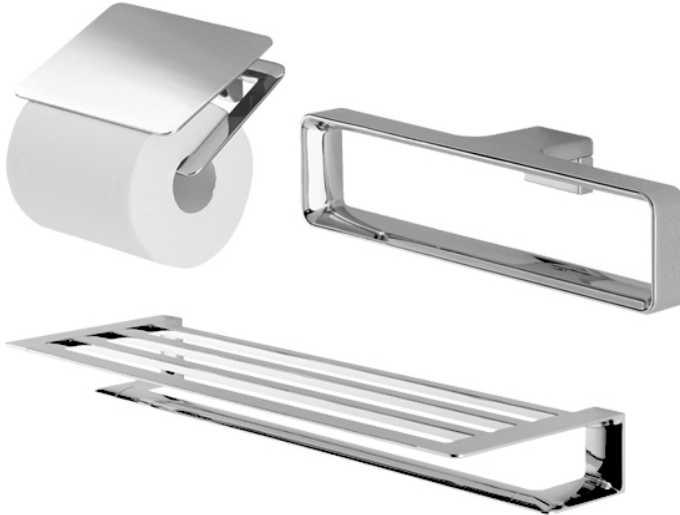

G Selection
Accessories Set

Features

Specifications

YH902C:	151W x 90D x 74H mm
YTT902C:	211W x 53D x 50H mm
YTS902BC:	636W x 200D x 69H mm

Parts description

- **YH902C**
Paper Holder
- **YTT902C**
Towel Ring
- **YTS902BC**
Towel Shelf