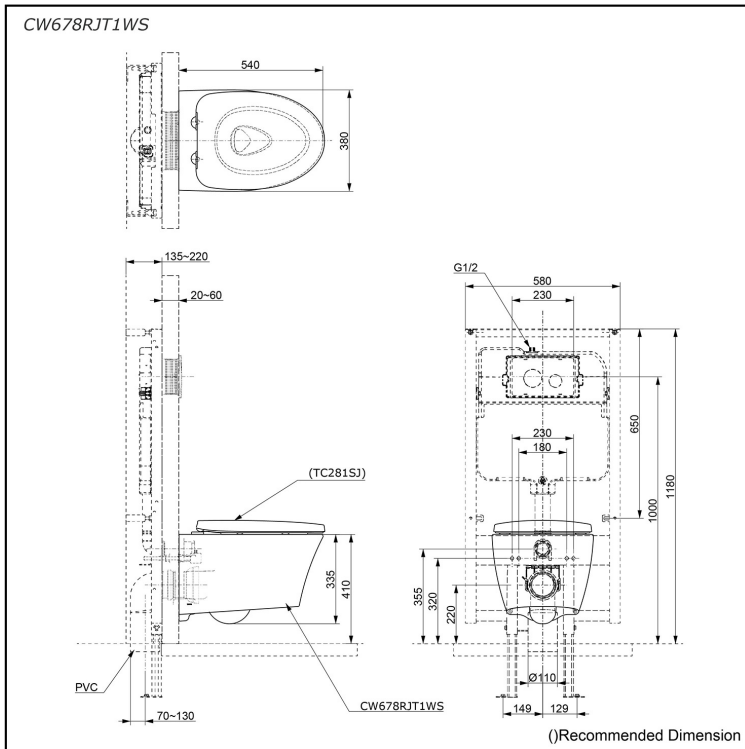

## WALL HUNG TOILET

## Specifications

Flush system:	TORNADO FLUSH
Water Use:	5.0L / 3.0L
Rough-in:	H=220 mm
Bowl Shape:	Elongated
Water Pressure:	0.05MPa~0.75MPa
Size:	380Wx540Dx335H mm

## Parts description

Seat & Cover is **not included**.

- **CW678RJT1WS**  
Elongated Wall Hung Closet Bowl (P-Trap)  
(Rough-in 220)