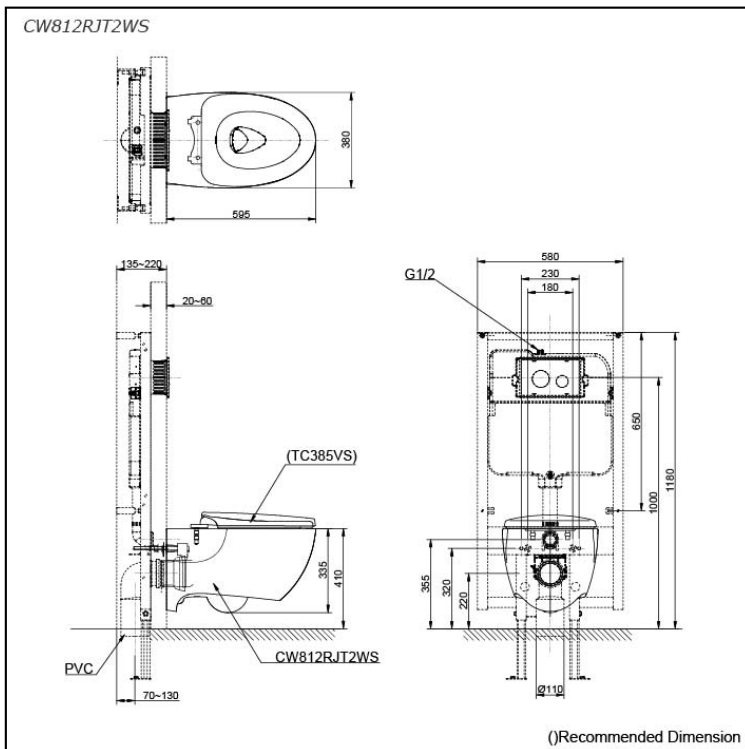

Optional Parts

- TC385VS
  Soft close Seat & Cover
- MB174P
  Flush Panel

Colors

White

Certifications