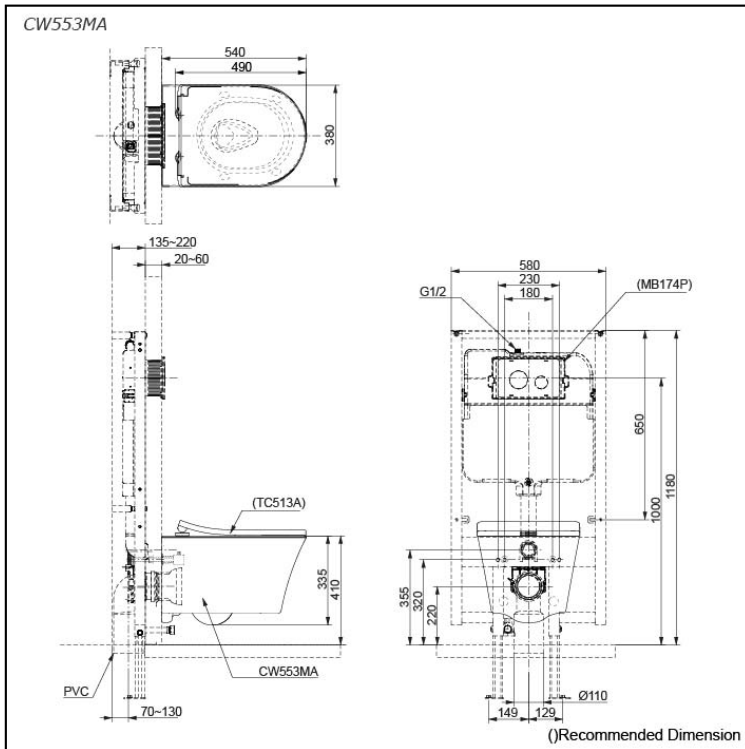

WALL HUNG TOILET

Features

- Introducing CEFIONTECT Technology: where super smooth surfaces and ion barrier glazing redefine cleanliness for every bathroom fixture.
- Experience the future of cleanliness with TORNADO FLUSH - Less water, powerful streams, 360-degree clean.
- Explore the seamless, easy-clean perfection of RIMLESS DESIGN.

Specifications

Flush system:	TORNADO FLUSH
Water Use:	5.0L / 3.0L
Rough-in:	H=220 mm
Bowl Shape:	D-Shape
Water Pressure:	0.05MPa~0.75MPa
Size:	380Wx540Dx335H mm

Parts description

Seat & Cover is **not included**.

- **CW553MA**
  D-Shape Wall Hung Closet Bowl (P-Trap)
  (w/o Concealed Washlet Connection)
  (Rough-in 220)

Optional Parts

- TC513A
  Seat & Cover
- MB174P
  Flush Panel

NOTE

- **DO NOT COUPLE THIS WC WITH FLUSH VALVE**
- **Actual Seat & Cover may differ from the image above**

Colors

White (CEFIONTECT)

Certifications