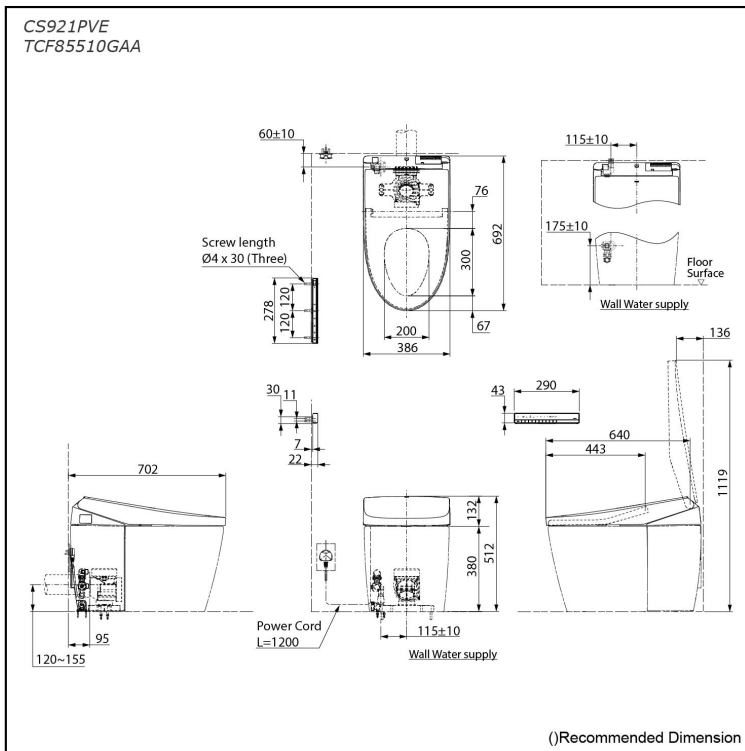

Specifications

Flush system:	TORNADO FLUSH
Water Use:	5.0L / 3.0L
Rough-in:	120-155 mm
Bowl Shape:	Elongated
Water Pressure:	0.05MPa-0.75MPa
Power Rating:	220-240V, 50/60Hz, 846-854W
Length of Power Cord:	1.2 m
Material:	Bowl - Vitreous China Seat & Cover - Plastic Remote Controller - Aluminium
Size:	386Wx692Dx512H mm

Parts description

- **CS921PVE**
Water Closet Bowl (P-Trap)
(Rough-in 120-155)
- **TCF85510GAA**
WASHLET unit

Colors

White (#NW1)

Certifications

Important Note

- Do not use other water than allowed by the laws and ordinances of the region of use. Only use portable water.