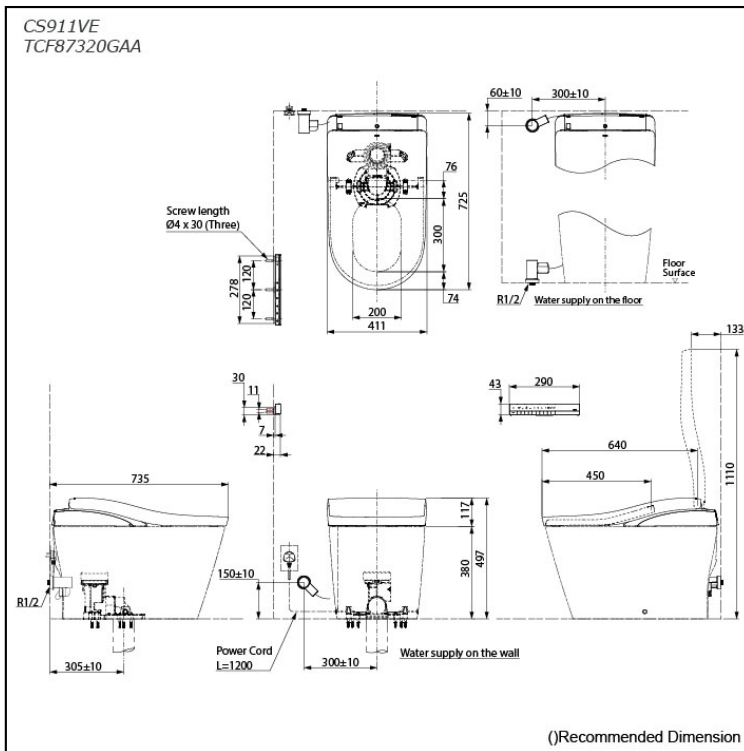

NEOREST LS Luxurious Smart Toilet

Features

- Embrace modern styling that perfectly complements the NEOREST design suite, setting a new standard in luxury.
- Introducing CEFIONTECT Technology: where super smooth surfaces and ion barrier glazing redefine cleanliness for every bathroom fixture.
- Experience the future of cleanliness with TORNADO FLUSH - Less water, powerful streams, 360-degree clean.
- EWATER+ not only keeps toilet bowl and nozzle clean by preventing bacterial with sanitizing effect but is also sprayed under the seat to prevent other accumulated waste, ensures a long-lasting cleanliness
- Harness the power of PREMIST - a fine mist to repel dirt, ensuring a consistently clean toilet experience.
- Explore the seamless, easy-clean perfection of RIMLESS DESIGN.
- Discover Gentle Cleaning with AIR-IN WONDERWAVE - Eco-Friendly Comfort and Care.
- Experience unparalleled WATER SAVING efficiency paired with powerful flushing action.
- Simplify Your Routine - Effortless Automatic Operation: Seat & Lid opens, closes, and Toilet flushes with sensor ease
- Keep your bathroom fresh with the Auto Powerful DEODORIZER - it activates after every use to ensure a clean, odor-free environment.
- Luxuriate in the comfort of a HEATED SEAT with customizable temperature control
- Gentle Warmth, Perfectly Personalized - Adjustable WARM AIR DRYING
- Hybrid Ecology System: Optimal Water Efficiency with Dynamic Performance.
- Self-cleaning wand for ultimate convenience.

Specifications

Flush system:	TORNADO FLUSH
Water Use:	4.0L / 3.0L
Rough-in:	305 mm
Bowl Shape:	D-Shape
Water Pressure:	0.05MPa-0.75MPa
Power Rating:	220-240V, 50/60Hz, 835-863W
Length of Power Cord:	1.2 m
Material:	Bowl - Vitreous China Seat & Cover - Plastic Remote Controller - Aluminium
Size:	411Wx725Dx497H mm

Parts description

- **CS911VE**
  Water Closet Bowl (S-Trap)
  (Rough-in 305)
- **TCF87320GAA**
  WASHLET unit

Optional Parts

- T53P100VR
  Floor Flange

Colors

White (#NW1)

Nickel
- WASHLET Frame Cover
- Remote Controller

Certifications