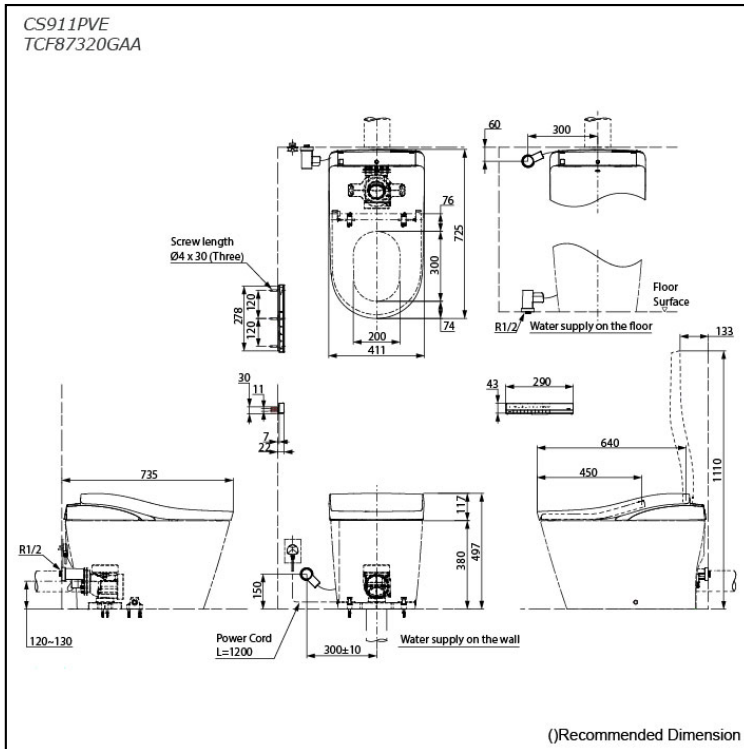

NEOREST LS Luxurious Smart Toilet

Features

- Embrace modern styling that perfectly complements the NEOREST design suite, setting a new standard in luxury.
- Introducing CEFIONTECT Technology: where super smooth surfaces and ion barrier glazing redefine cleanliness for every bathroom fixture.
- Experience the future of cleanliness with TORNADO FLUSH - Less water, powerful streams, 360-degree clean.
- EWATER+ not only keeps toilet bowl and nozzle clean by preventing bacterial with sanitizing effect but is also sprayed under the seat to prevent other accumulated waste, ensures a long-lasting cleanliness
- Harness the power of PREMIST - a fine mist to repel dirt, ensuring a consistently clean toilet experience.
- Explore the seamless, easy-clean perfection of RIMLESS DESIGN.
- Discover Gentle Cleaning with AIR-IN WONDERWAVE - Eco-Friendly Comfort and Care.
- Experience unparalleled WATER SAVING efficiency paired with powerful flushing action.
- Simplify Your Routine - Effortless Automatic Operation: Seat & Lid opens, closes, and Toilet flushes with sensor ease
- Keep your bathroom fresh with the Auto Powerful DEODORIZER - it activates after every use to ensure a clean, odor-free environment.
- Luxuriate in the comfort of a HEATED SEAT with customizable temperature control
- Gentle Warmth, Perfectly Personalized - Adjustable WARM AIR DRYING
- Hybrid Ecology System: Optimal Water Efficiency with Dynamic Performance.
- Self-cleaning wand for ultimate convenience.

Specifications

Flush system:	TORNADO FLUSH
Water Use:	5.0L / 3.0L
Rough-in:	120-130 mm
Bowl Shape:	D-Shape
Water Pressure:	0.05MPa-0.75MPa
Power Rating:	220-240V, 50/60Hz, 835-863W
Length of Power Cord:	1.2 m
Material:	Bowl - Vitreous China Seat & Cover - Plastic Remote Controller - Aluminium
Size:	411Wx725Dx497H mm

Parts description

- **CS911PVE**
  Water Closet Bowl (P-Trap)
  (Rough-in 120-130)
- **TCF87320GAA**
  WASHLET unit

Colors

White (#NW1)
Nickel
- WASHLET Frame Cover
- Remote Controller

Certifications