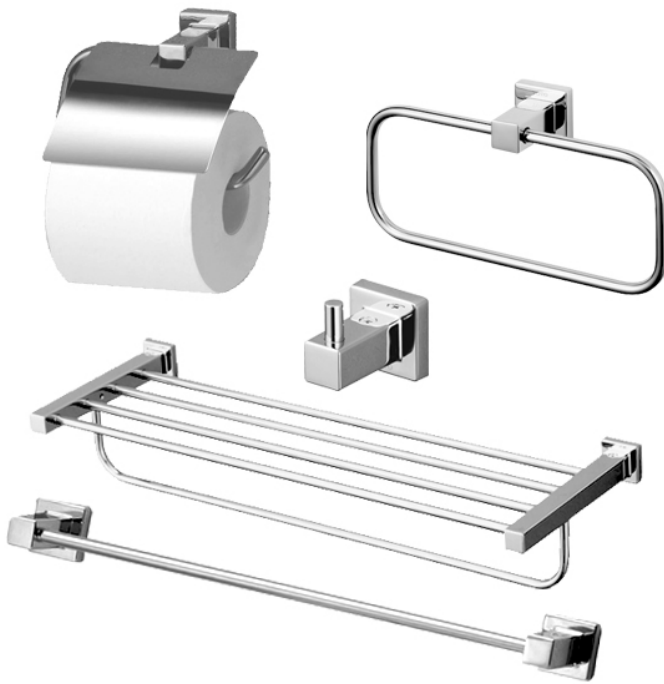

*L Selection
Accessories Set*

Features

Specifications

YH408RC:	165W x 55D x 83H mm
YTT408C:	229W x 55D x 99H mm
YTS408BC:	560W x 200D x 90H mm
YRH408C:	40W x 55D x 48H mm
YT408S6RC:	650W x 55D x 40H mm

Parts description

- **YH408RC**
Paper Holder
- **YTT408C**
Towel Ring
- **YTS408BC**
Towel Shelf
- **YRH408C**
Robe Hook
- **YT408S6RC**
Towel Bar