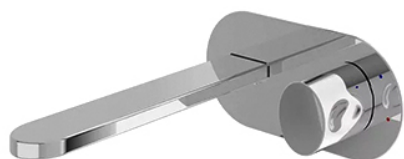

LE MUSE
 Wall Mounted Single Lever Lavatory Faucet
 (w/o Pop-up Waste)

Features

- Discover our diverse range of accessories designed to enhance your bathroom space. These essential components offer flexibility and style, ensuring seamless integration and functionality for any design.

Specifications

Finish: Nickel Chrome

Water Pressure: 0.05MPa~0.75MPa

Parts description

- **TX120LQBR**
 Wall Mounted Single Lever Lavatory Faucet
 (w/o Pop-up Waste)