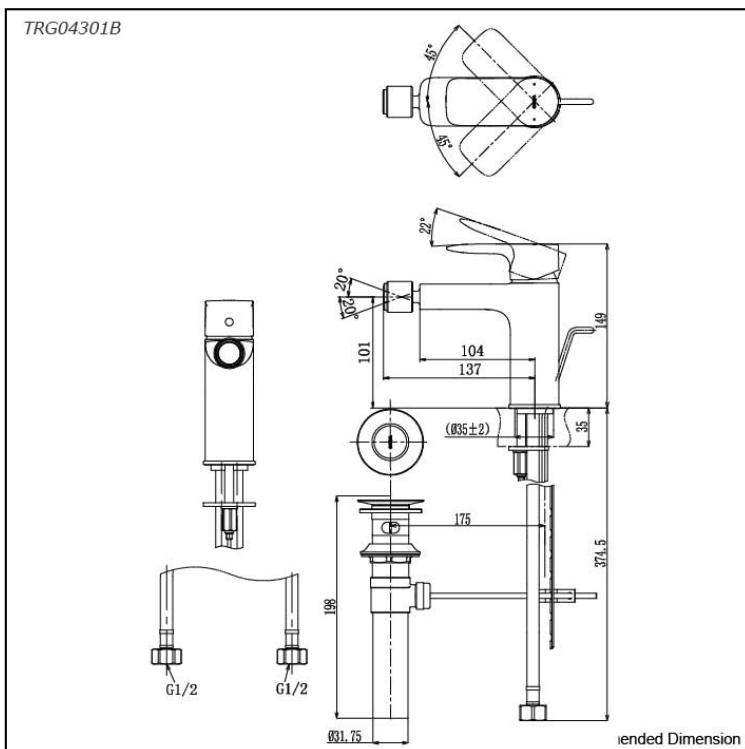

GA Series
Bidet Faucet
(w/ Pop-up Waste)

Features

- Refined elegance, versatile design. Experience the perfect balance of curves and edges in this faucet series. Simple yet sophisticated, its design complements a wide range of interiors, bringing a unique ambiance to any space.
- Long-lasting Comfort: COMFORT GLIDE for Smooth Operation with TOTO's Original Cartridge.

Specifications

Material: Brass
Water Pressure: 0.05MPa~1.0MPa

Parts description

- **TRG04301B**
Bidet Faucet (w/ Pop-up Waste)

Flow Rate

TRG04301B