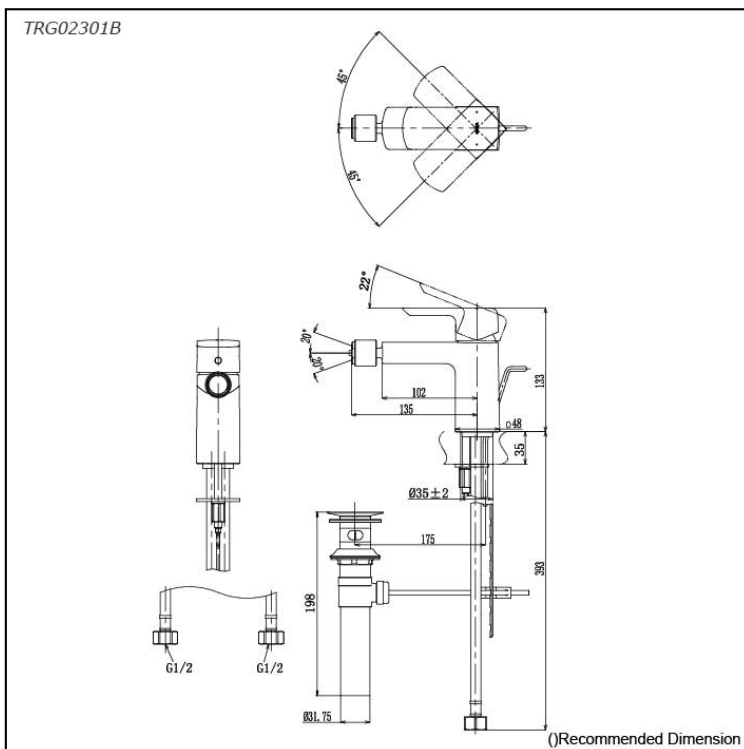

GR Series  
Bidet Faucet  
(w/ Pop-up Waste)

### Specifications

Material: Brass  
Water Pressure: 0.05MPa~1.0MPa

### Parts description

- **TRG02301B**  
Bidet Faucet (w/ Pop-up Waste)