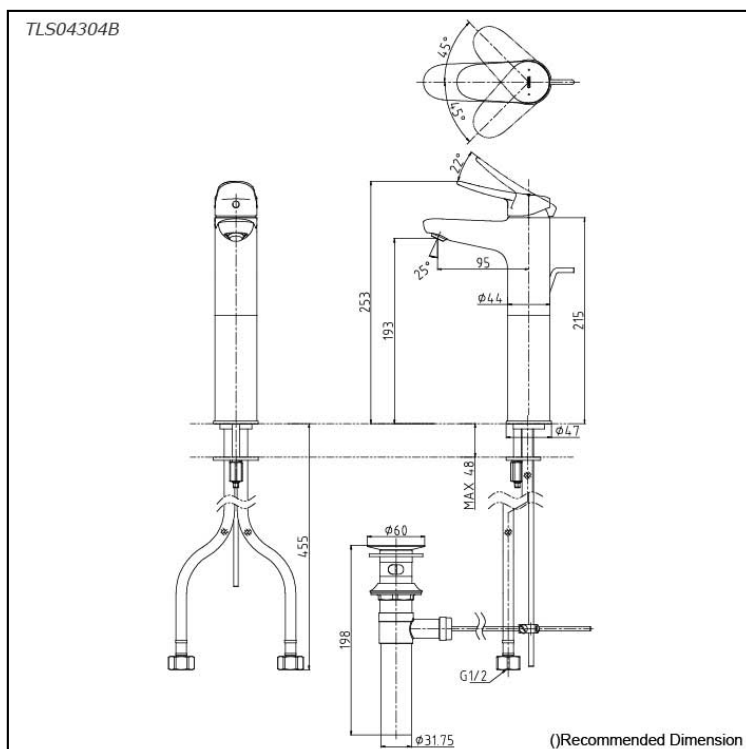

*LF Series
Single Lever Lavatory Faucet
(Semi-tall Vessel)
(w/ Pop-up Waste)*

Features

- Discover a powerful presence in a compact form, featuring a flexible handle that combines functionality with a sleek, modern aesthetic.
- High corrosion resistance plating.
- TOTO original cartridge for smooth control

Specifications

Finish: Chrome
Material: Brass
Water Pressure: 0.05MPa~1.0MPa

Parts description

- **TLS04304B**
Single Lever Lavatory Faucet (Semi-tall Vessel) (w/ Pop-up Waste)

Flow Rate

TLS04304B