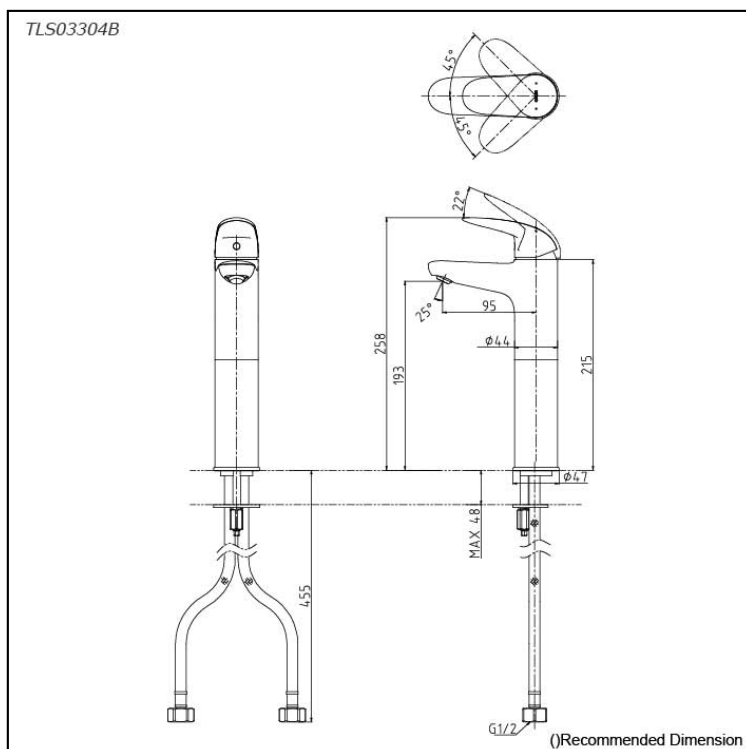

LC Series  
Single Lever Lavatory Faucet  
(Semi-tall Vessel)  
(w/o Pop-up Waste)

### Specifications

Finish: Chrome  
Material: Brass  
Water Pressure: 0.05MPa~1.0MPa

### Parts description

- **TLS03304B**  
Single Lever Lavatory Faucet (Semi-tall Vessel) (w/o Pop-up Waste)

### Flow Rate

TLS03304B