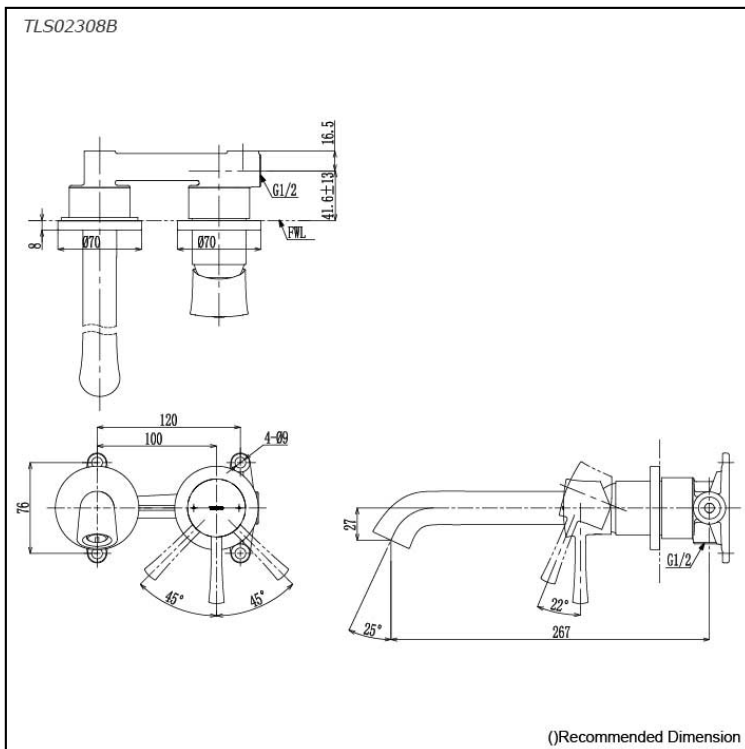

LN Series
 Wall-Mount Single Lever Lavatory Faucet
 (Long Spout) (w/o Pop-up Waste)

Features

- Experience the perfect blend of modern design and nostalgic charm, where contemporary style meets timeless sophistication.
- High corrosion resistance plating.
- TOTO original cartridge for smooth control

Specifications

Finish: Chrome
 Material: Brass
 Water Pressure: 0.05MPa~1.0MPa

Parts description

- **TLS02308B**
 Wall-Mount Single Lever Lavatory Faucet
 (Long Spout) w/o waste fitting

Flow Rate

TLS02308B