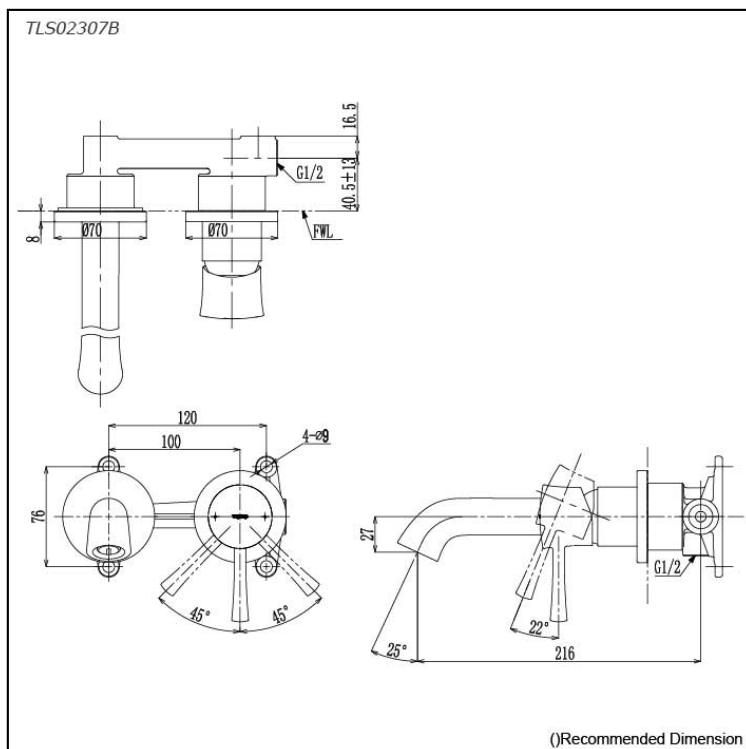

### Specifications

Finish: Chrome  
 Material: Brass  
 Water Pressure: 0.05MPa~1.0MPa

### Parts description

- **TLS02307B**  
 Wall-Mount Single Lever Lavatory Faucet  
 (Short Spout) w/o waste fitting

### Flow Rate

TLS02307B