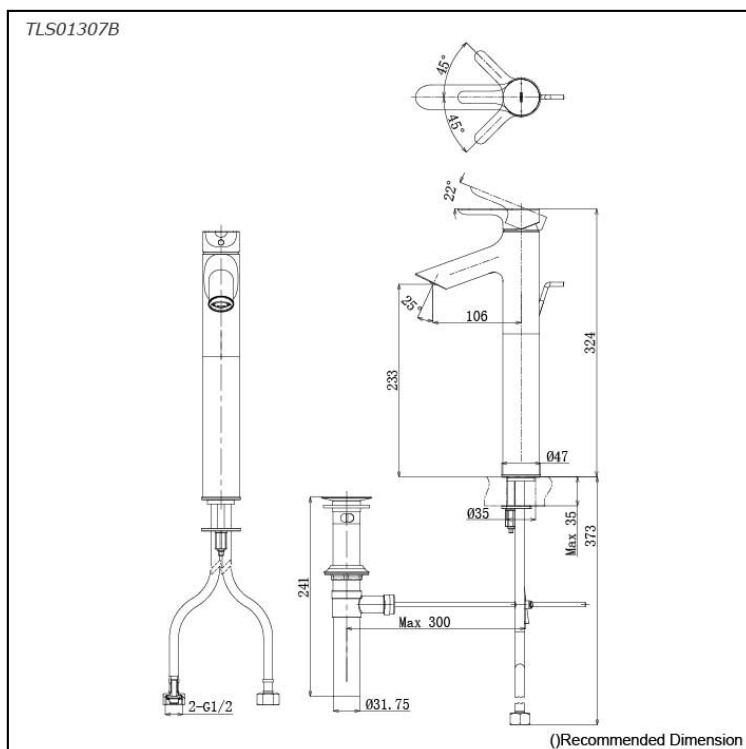

*LB Series
Single Lever Lavatory Faucet
(Tall Vessel)
(w/ Pop-up Waste)*

Features

- Embrace the elegance of minimalist design, where geometric shapes intertwine with organic curves, creating a harmonious fusion that captivates the eye.
- High corrosion resistance plating.
- TOTO original cartridge for smooth control

Specifications

Finish: Chrome
Material: Brass
Water Pressure: 0.05MPa~1.0MPa

Parts description

- **TLS01307B**
Single Lever Lavatory Faucet (Tall Vessel)
(w/ Pop-up Waste)

Flow Rate

TLS01307B