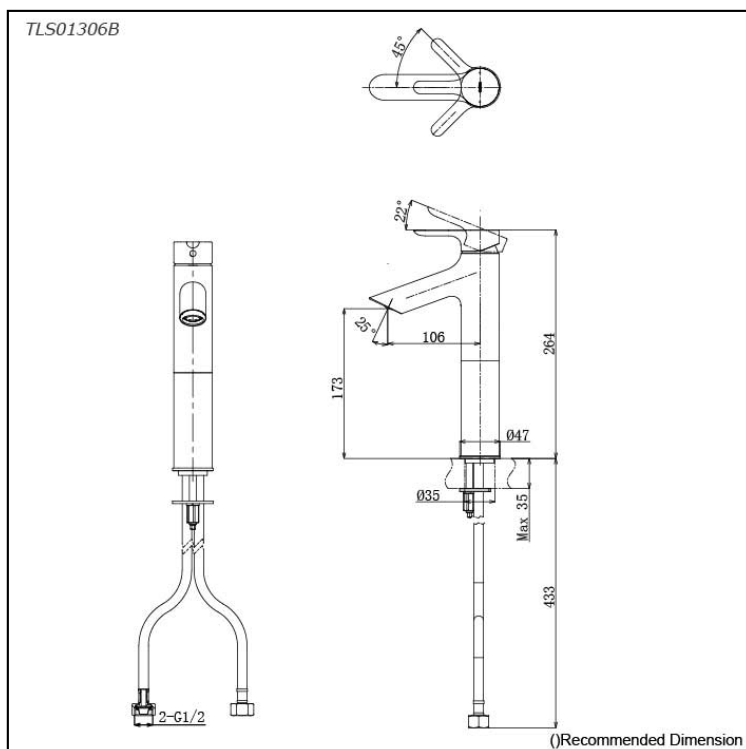

*LB Series
Single Lever Lavatory Faucet
(Semi-tall Vessel)
(w/o Pop-up Waste)*

Features

- Embrace the elegance of minimalist design, where geometric shapes intertwine with organic curves, creating a harmonious fusion that captivates the eye.
- High corrosion resistance plating.
- TOTO original cartridge for smooth control

Specifications

Finish: Chrome
Material: Brass
Water Pressure: 0.05MPa~1.0MPa

Parts description

- **TLS01306B**
Single Lever Lavatory Faucet (Semi-tall Vessel) (w/o Pop-up Waste)

Flow Rate

TLS01306B