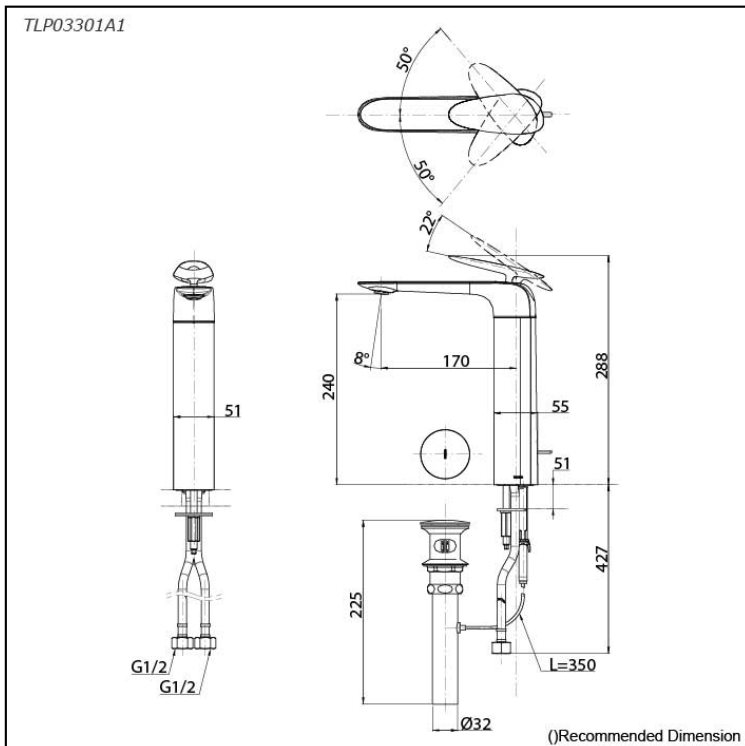

ZA Series
Single Lever Lavatory Faucet
(w/ Pop-up Waste)

Features

- Experience a sense of calm with the ZA series' asymmetrical design. Inspired by nature and the elegance of flower petals, the organically shaped handle complements the basin's curve, enhancing your space's natural beauty.
- Long-lasting Comfort: COMFORT GLIDE for Smooth Operation with TOTO's Original Cartridge.
- Effortless Installation and Use - Simplify Your Experience.
- PVD finishes offer beauty and strength, enriching your bathroom with vibrant color.

Specifications

Material: Stainless Steel

Water Pressure: 0.05MPa~1.0MPa

Parts description

- **TLP03301A1**
Single Lever Lavatory Faucet
(w/ Pop-up Waste)

reddot award 2019
winner

Flow Rate

TLP03301A1