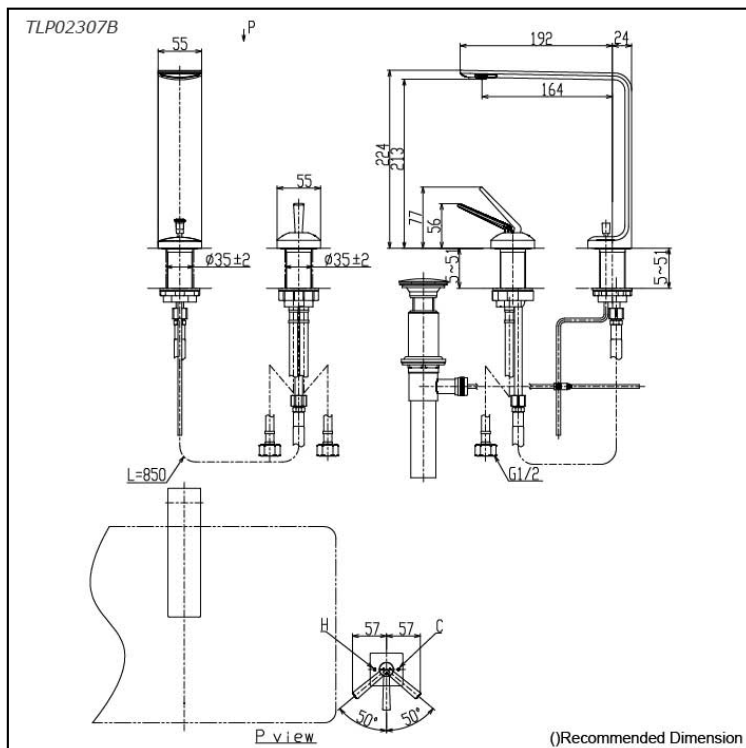

ZL Series
Single Lever Lavatory Faucet
(Tall Vessel) (w/ Pop-up Waste)

Features

- Ultra-thin edges and a luminous, mirror surface create a delicate contrast, showcasing advanced design. Engineered to complement sharp-edged basins, these faucets bring a modern, sophisticated edge to your bathroom.
- Long-lasting Comfort: COMFORT GLIDE for Smooth Operation with TOTO's Original Cartridge.
- Effortless Installation and Use - Simplify Your Experience.
- PVD finishes offer beauty and strength, enriching your bathroom with vibrant color.

Specifications

Material: Stainless Steel

Water Pressure: 0.05MPa~1.0MPa

Parts description

- **TLP02307B**
Single Lever Lavatory Faucet (Tall Vessel)
(w/ Pop-up Waste)

Flow Rate

TLP02307B