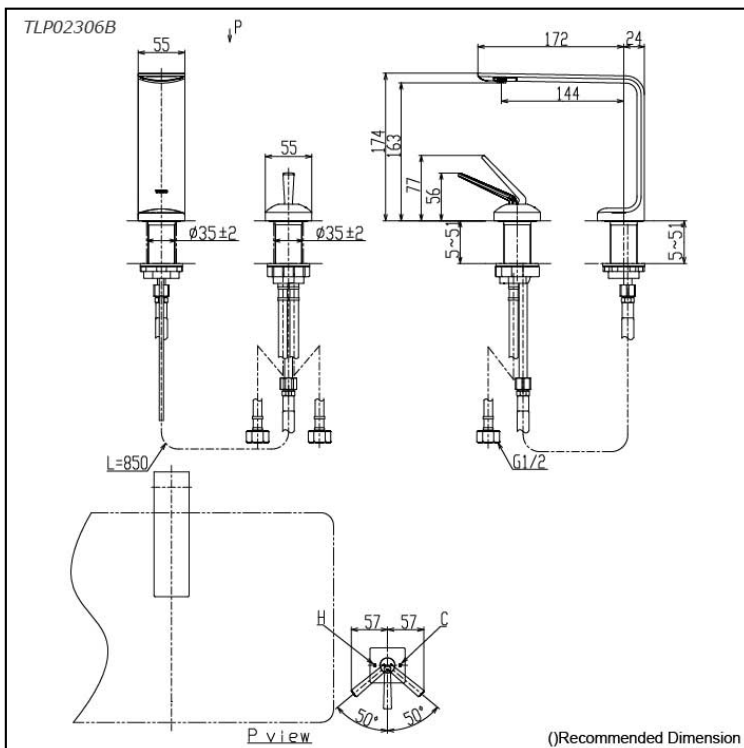

ZL Series
Single Lever Lavatory Faucet
(Semi-tall Vessel) (w/o Pop-up Waste)

Features

- Ultra-thin edges and a luminous, mirror surface create a delicate contrast, showcasing advanced design. Engineered to complement sharp-edged basins, these faucets bring a modern, sophisticated edge to your bathroom.
- Long-lasting Comfort: COMFORT GLIDE for Smooth Operation with TOTO's Original Cartridge.
- Effortless Installation and Use - Simplify Your Experience.
- PVD finishes offer beauty and strength, enriching your bathroom with vibrant color.

Specifications

Material: Stainless Steel

Water Pressure: 0.05MPa~1.0MPa

Parts description

- **TLP02306B**
Single Lever Lavatory Faucet (Semi-tall Vessel) (w/o Pop-up Waste)

Flow Rate

TLP02306B