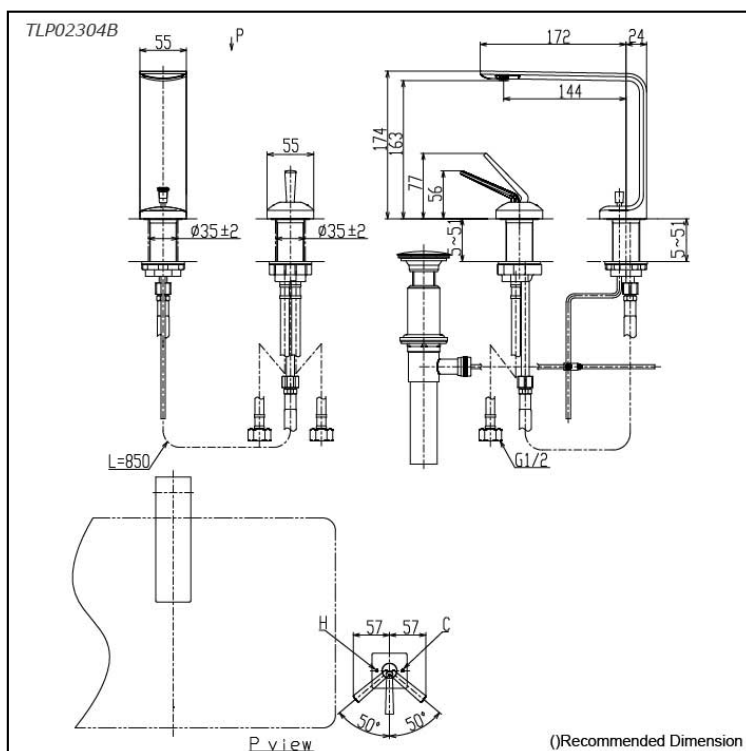

ZL Series
Single Lever Lavatory Faucet
(Semi-tall Vessel) (w/ Pop-up Waste)

Features

- Ultra-thin edges and a luminous, mirror surface create a delicate contrast, showcasing advanced design. Engineered to complement sharp-edged basins, these faucets bring a modern, sophisticated edge to your bathroom.
- Long-lasting Comfort: COMFORT GLIDE for Smooth Operation with TOTO's Original Cartridge.
- Effortless Installation and Use - Simplify Your Experience.
- PVD finishes offer beauty and strength, enriching your bathroom with vibrant color.

Specifications

Material: Stainless Steel

Water Pressure: 0.05MPa~1.0MPa

Parts description

- **TLP02304B**
Single Lever Lavatory Faucet (Semi-tall Vessel) (w/ Pop-up Waste)

Flow Rate

TLP02304B