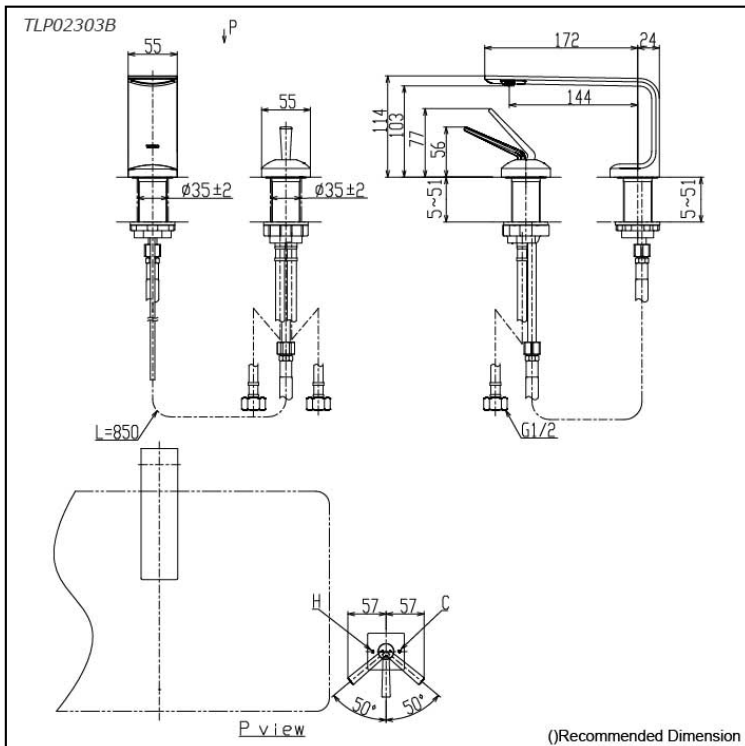

ZL Series
Single Lever Lavatory Faucet
(w/o Pop-up Waste)

Features

- Ultra-thin edges and a luminous, mirror surface create a delicate contrast, showcasing advanced design. Engineered to complement sharp-edged basins, these faucets bring a modern, sophisticated edge to your bathroom.
- Long-lasting Comfort: COMFORT GLIDE for Smooth Operation with TOTO's Original Cartridge.
- Effortless Installation and Use - Simplify Your Experience.
- PVD finishes offer beauty and strength, enriching your bathroom with vibrant color.

Specifications

Material: Stainless Steel

Water Pressure: 0.05MPa~1.0MPa

Parts description

- **TLP02303B**
Single Lever Lavatory Faucet (w/o Pop-up Waste)

Flow Rate

TLP02303B