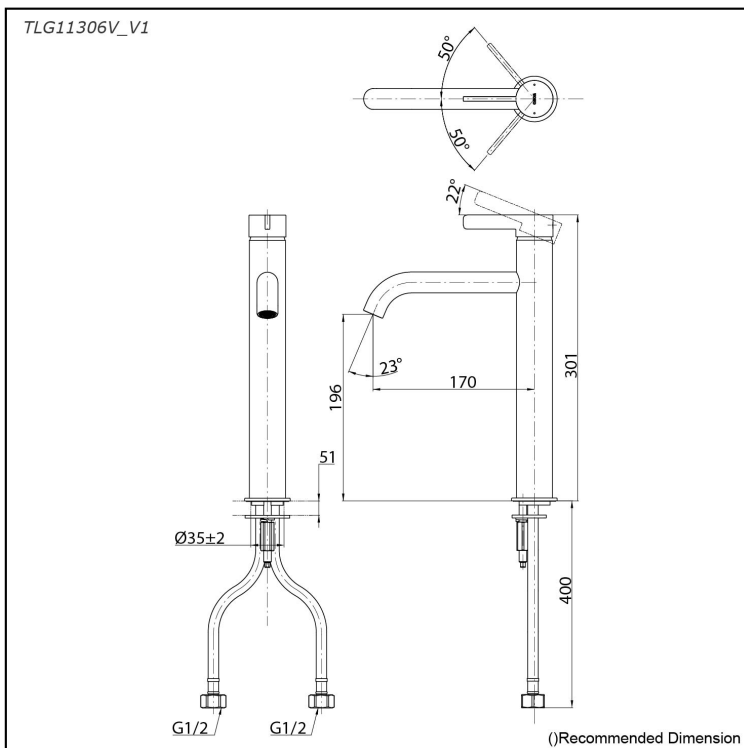

*GF Series
Single Lever Lavatory Faucet
(Tall Vessel) (w/o Pop-up Waste)*

Features

- Versatile elegance, crafted with precision. Modern classic collection balances minimalist design with fine, rounded details, creating unique personality. Long handle emphasizes slimness and stability, making it seamless to any aesthetic.
- Long-lasting Comfort: COMFORT GLIDE for Smooth Operation with TOTO's Original Cartridge.

Specifications

Material: Brass
Water Pressure: 0.05MPa~1.0MPa

Parts description

- **TLG11306V_V1**
Single Lever Lavatory Faucet
(w/o Pop-up Waste)

reddot winner 2020

Flow Rate

TLG11306V_V1