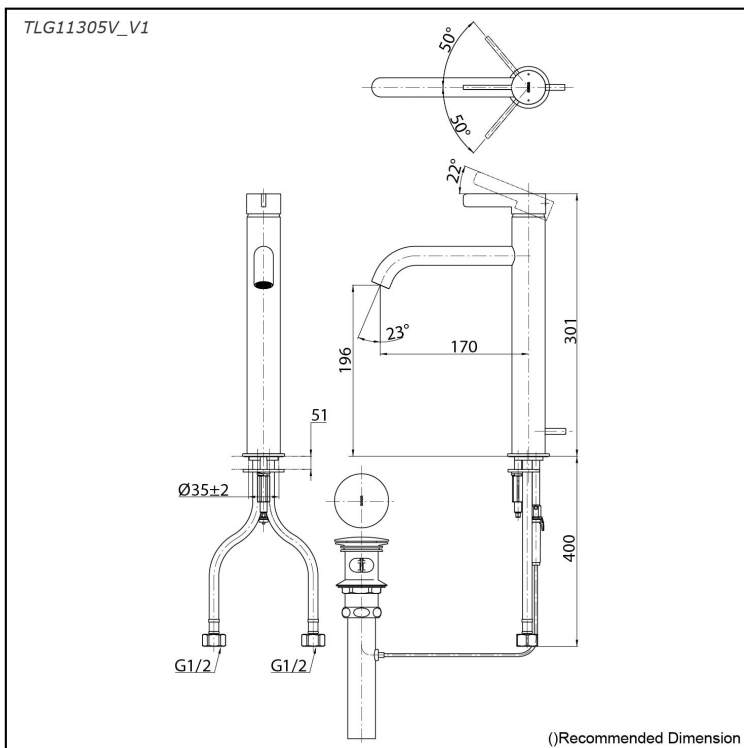

*GF Series
Single Lever Lavatory Faucet
(Tall Vessel) (w/ Pop-up Waste)*

Features

- Versatile elegance, crafted with precision. Modern classic collection balances minimalist design with fine, rounded details, creating unique personality. Long handle emphasizes slimness and stability, making it seamless to any aesthetic.
- Long-lasting Comfort: COMFORT GLIDE for Smooth Operation with TOTO's Original Cartridge.

Specifications

Material: Brass
Water Pressure: 0.05MPa~1.0MPa

Parts description

- **TLG11305V_V1**
Single Lever Lavatory Faucet
(w/ Pop-up Waste)

reddot winner 2020

Flow Rate

TLG11305V_V1