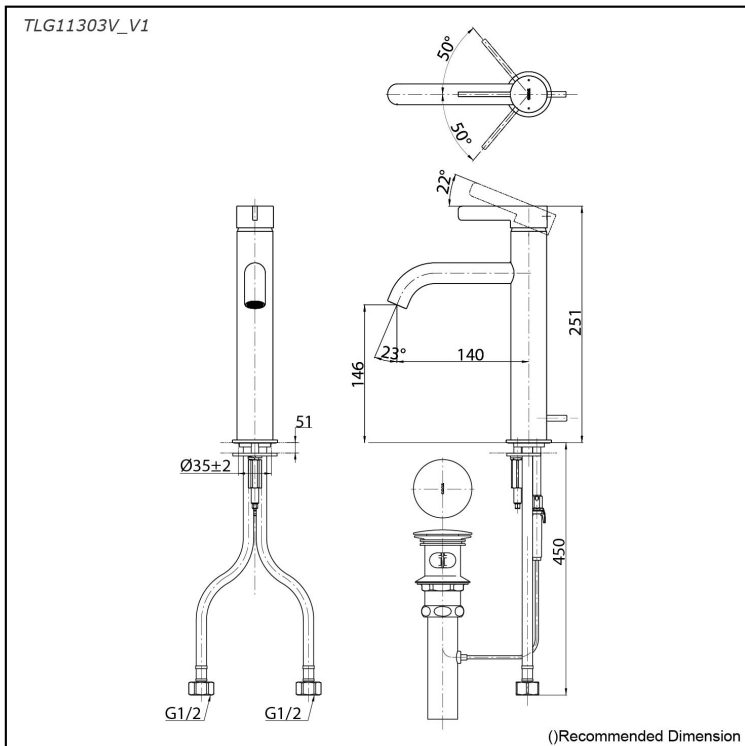

*GF Series
Single Lever Lavatory Faucet
(Semi-tall Vessel) (w/ Pop-up Waste)*

Features

- Versatile elegance, crafted with precision. Modern classic collection balances minimalist design with fine, rounded details, creating unique personality. Long handle emphasizes slimness and stability, making it seamless to any aesthetic.
- Long-lasting Comfort: COMFORT GLIDE for Smooth Operation with TOTO's Original Cartridge.

Specifications

Material: Brass
Water Pressure: 0.05MPa~1.0MPa

Parts description

- **TLG11303V_V1**
Single Lever Lavatory Faucet
(w/ Pop-up Waste)

reddot winner 2020

Flow Rate

TLG11303V_V1