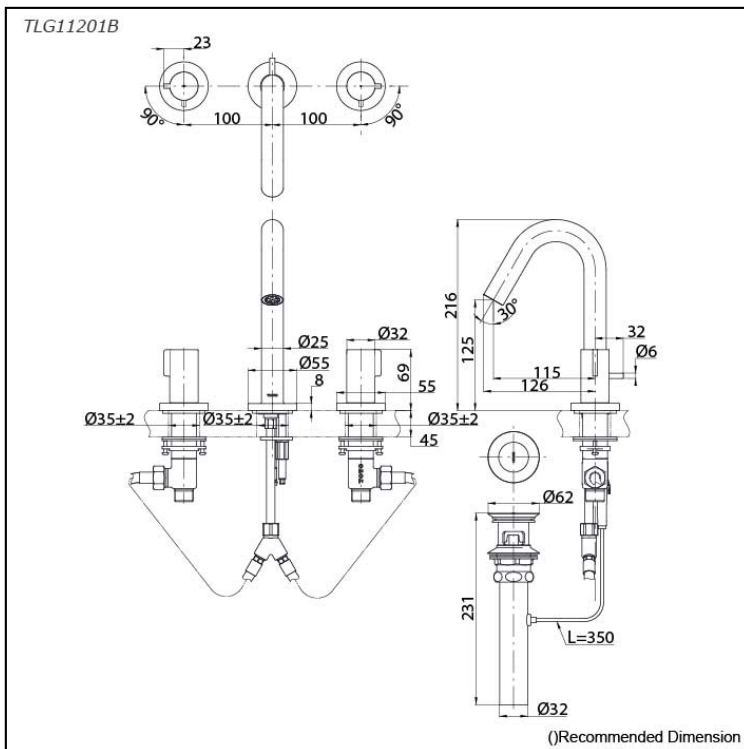

*GF Series
2 Handle Lavatory Faucet
(3-Holes) (w/ Pop-up Waste)*

Features

- Versatile elegance, crafted with precision. Modern classic collection balances minimalist design with fine, rounded details, creating unique personality. Long handle emphasizes slimness and stability, making it seamless to any aesthetic.

Specifications

Material: Brass
Water Pressure: 0.05MPa~1.0MPa

Parts description

- **TLG11201B**
2 Handle Lavatory Faucet (3-Holes)
(w/ Pop-up Waste)

Flow Rate

TLG11201B