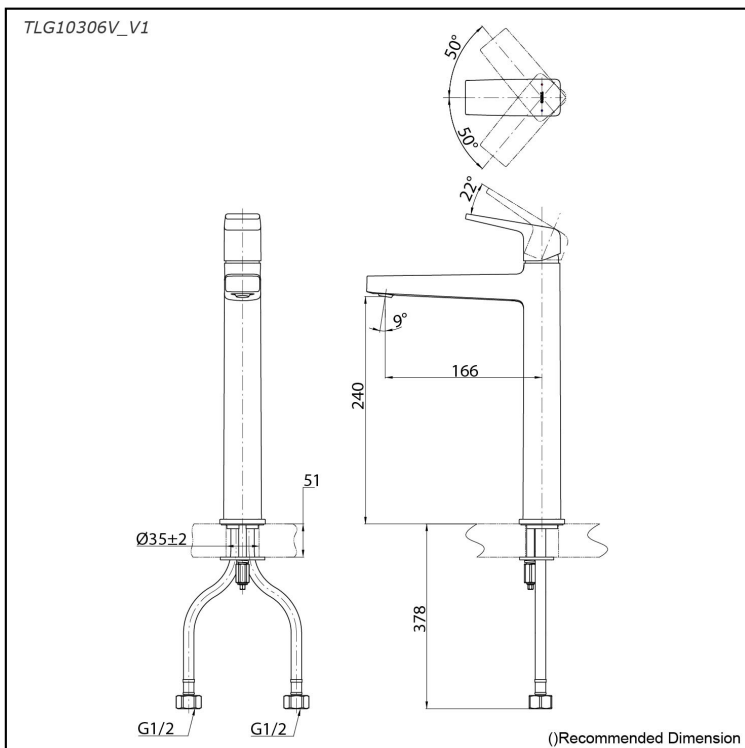

GB Series
Single Lever Lavatory Faucet
(Tall Vessel) (w/o Pop-up Waste)

Features

- Bring tranquility to your bathroom with this modern collection. Its slim, square design and beveled edges add sophistication. Gentle edge lines, reminiscent of handcraft, bring personal warmth, making your space feel uniquely peaceful.
- Long-lasting Comfort: COMFORT GLIDE for Smooth Operation with TOTO's Original Cartridge.

Specifications

Material: Brass
Water Pressure: 0.05MPa~1.0MPa

Parts description

- **TLG10306V_V1**
Single Lever Lavatory Faucet
(w/o Pop-up Waste)

reddot winner 2020

Flow Rate

TLG10306V_V1