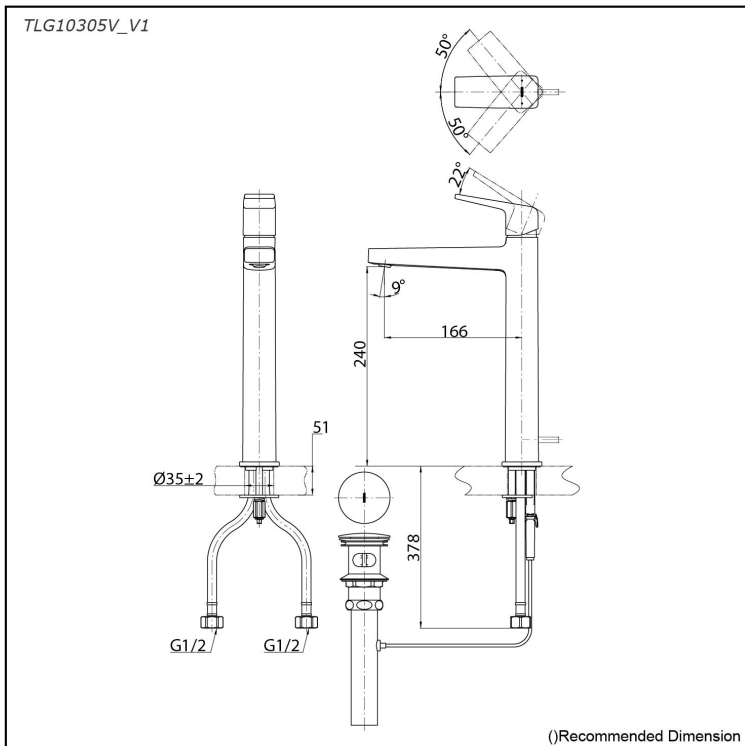

*GB Series
Single Lever Lavatory Faucet
(Tall Vessel) (w/ Pop-up Waste)*

Features

- Bring tranquility to your bathroom with this modern collection. Its slim, square design and beveled edges add sophistication. Gentle edge lines, reminiscent of handcraft, bring personal warmth, making your space feel uniquely peaceful.
- Long-lasting Comfort: COMFORT GLIDE for Smooth Operation with TOTO's Original Cartridge.

Specifications

Material: Brass
Water Pressure: 0.05MPa~1.0MPa

Parts description

- **TLG10305V_V1**
Single Lever Lavatory Faucet
(w/ Pop-up Waste)

reddot winner 2020

Flow Rate

TLG10305V_V1