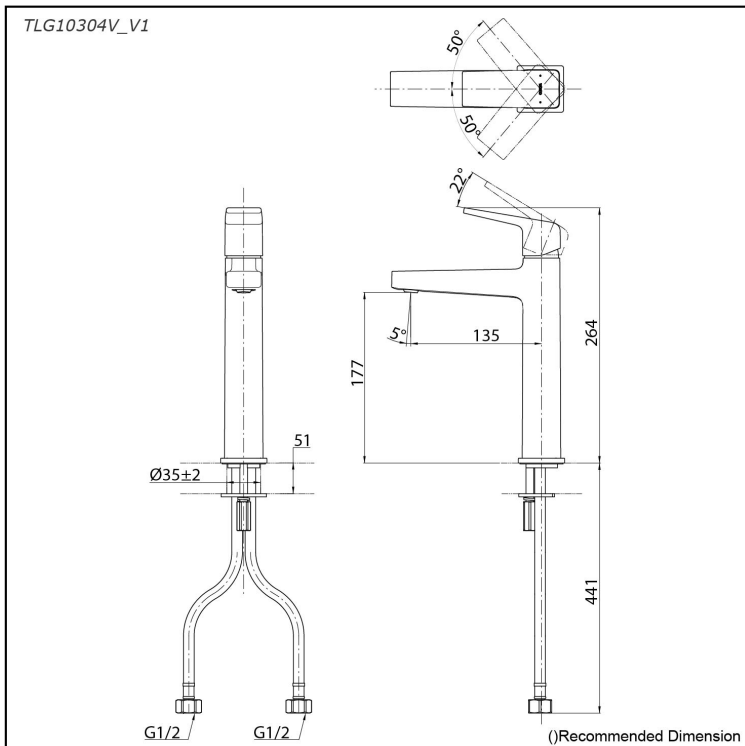

### Specifications

Material: Brass  
Water Pressure: 0.05MPa~1.0MPa

### Parts description

- **TLG10304V\_V1**  
Single Lever Lavatory Faucet  
(w/o Pop-up Waste)

reddot winner 2020

## Flow Rate

TLG10304V\_V1