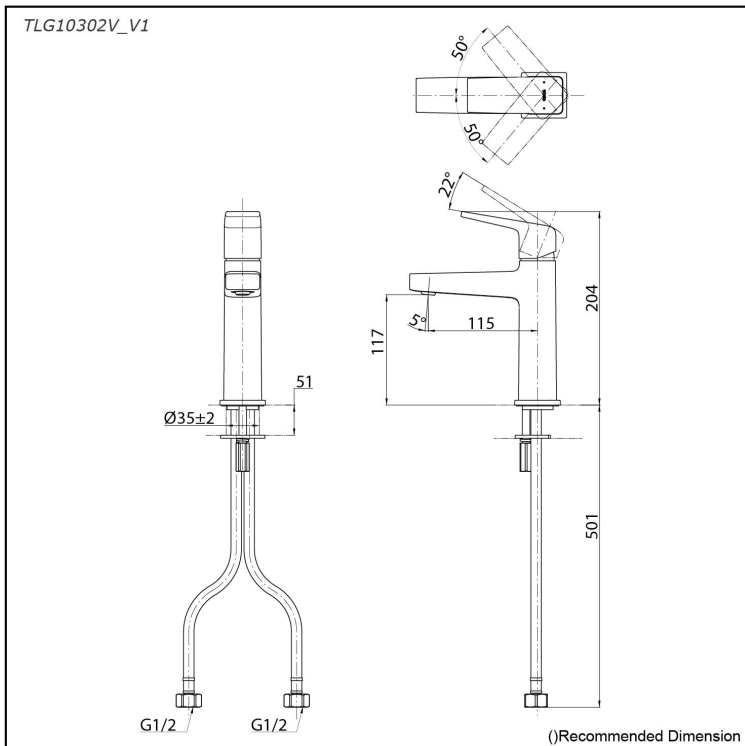

GB Series
Single Lever Lavatory Faucet
(w/o Pop-up Waste)

Features

- Bring tranquility to your bathroom with this modern collection. Its slim, square design and beveled edges add sophistication. Gentle edge lines, reminiscent of handcraft, bring personal warmth, making your space feel uniquely peaceful.
- Long-lasting Comfort: COMFORT GLIDE for Smooth Operation with TOTO's Original Cartridge.

Specifications

Material: Brass
Water Pressure: 0.05MPa~1.0MPa

Parts description

- **TLG10302V_V1**
Single Lever Lavatory Faucet
(w/o Pop-up Waste)

reddot winner 2020

Flow Rate

TLG10302V_V1