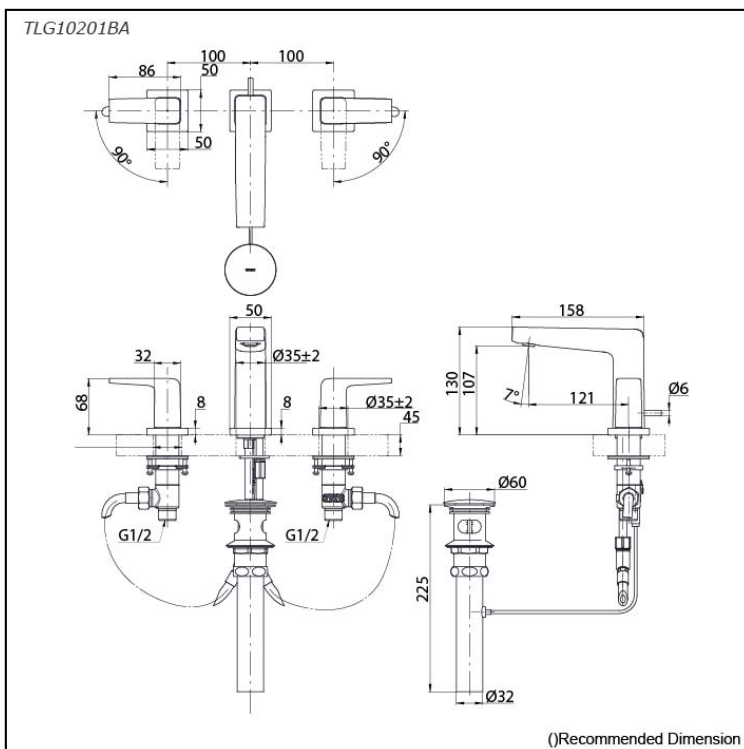

*GB Series
2 Handle Lavatory Faucet
(3-Holes) (w/ Pop-up Waste)*

Features

- Bring tranquility to your bathroom with this modern collection. Its slim, square design and beveled edges add sophistication. Gentle edge lines, reminiscent of handcraft, bring personal warmth, making your space feel uniquely peaceful.

Specifications

Material: Brass

Water Pressure: 0.05MPa~1.0MPa

Parts description

- TLG10201BA**
2 Handle Lavatory Faucet (3-Holes)
(w/ Pop-up Waste)

Flow Rate