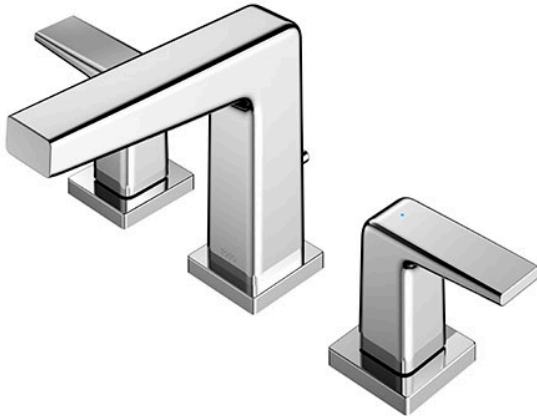

*GB Series
2 Handle Lavatory Faucet
(3-Holes) (w/ Pop-up Waste)*

Features

- Bring tranquility to your bathroom with this modern collection. Its slim, square design and beveled edges add sophistication. Gentle edge lines, reminiscent of handcraft, bring personal warmth, making your space feel uniquely peaceful.

Specifications

Material: Brass

Water Pressure: 0.05MPa~1.0MPa

Parts description

- TLG10201BA**
2 Handle Lavatory Faucet (3-Holes)
(w/ Pop-up Waste)

Flow Rate