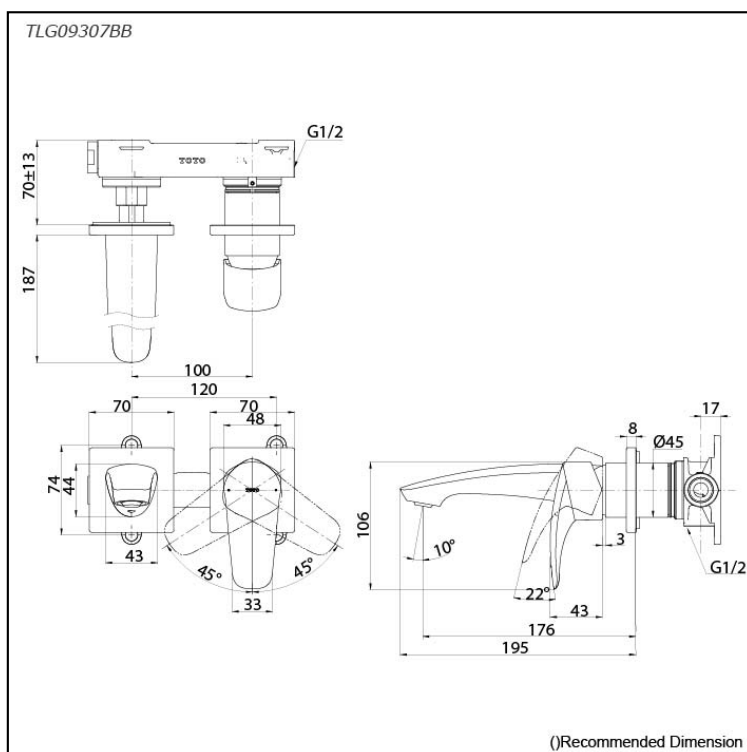

GM Series
 Wall-Mount Single Lever Lavatory Faucet
 (Short Spout) (w/o Pop-up Waste)

Features

- Elevate your space with sacred elegance, transforming its ambiance. Inspired by the Torii Gate, this faucet's arched spout and columnar body represent a transition. Its versatile design, with highlighted edges, brings stately volume and a tranquil feel.
- Long-lasting Comfort: COMFORT GLIDE for Smooth Operation with TOTO's Original Cartridge.

Specifications

Material: Brass
 Water Pressure: 0.05MPa~1.0MPa

Parts description

- **TLG09307BB**
 Wall Mount Single Lever Lavatory Faucet
 (Short Spout) (w/o Waste Fittings)

Flow Rate