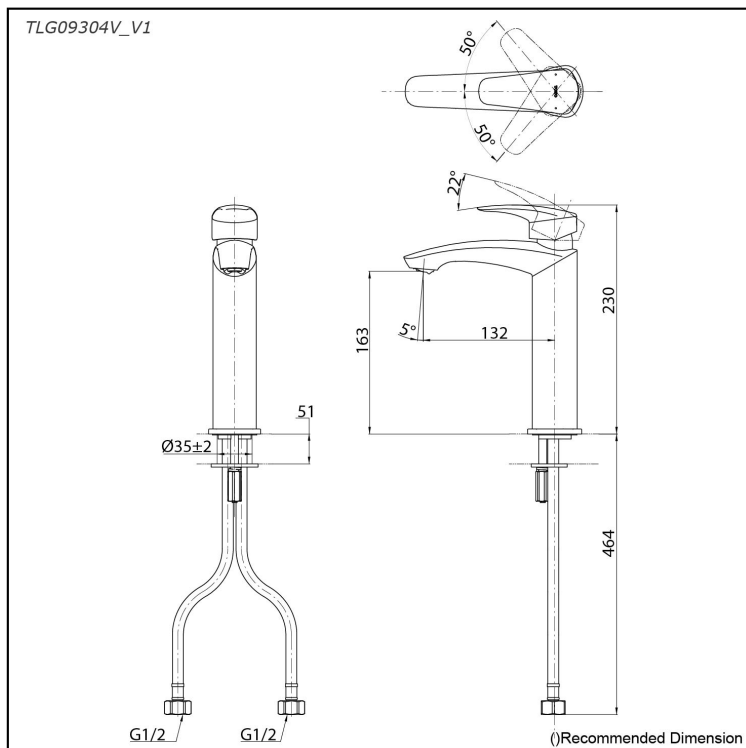

GM Series  
Single Lever Lavatory Faucet  
(Semi-tall Vessel) (w/o Pop-up Waste)

### Features

- Elevate your space with sacred elegance, transforming its ambiance. Inspired by the Torii Gate, this faucet's arched spout and columnar body represent a transition. Its versatile design, with highlighted edges, brings stately volume and a tranquil feel.
- Long-lasting Comfort: COMFORT GLIDE for Smooth Operation with TOTO's Original Cartridge.

### Specifications

Material: Brass  
Water Pressure: 0.05MPa~1.0MPa

### Parts description

- **TLG09304V\_V1**  
Single Lever Lavatory Faucet  
(w/o Pop-up Waste)